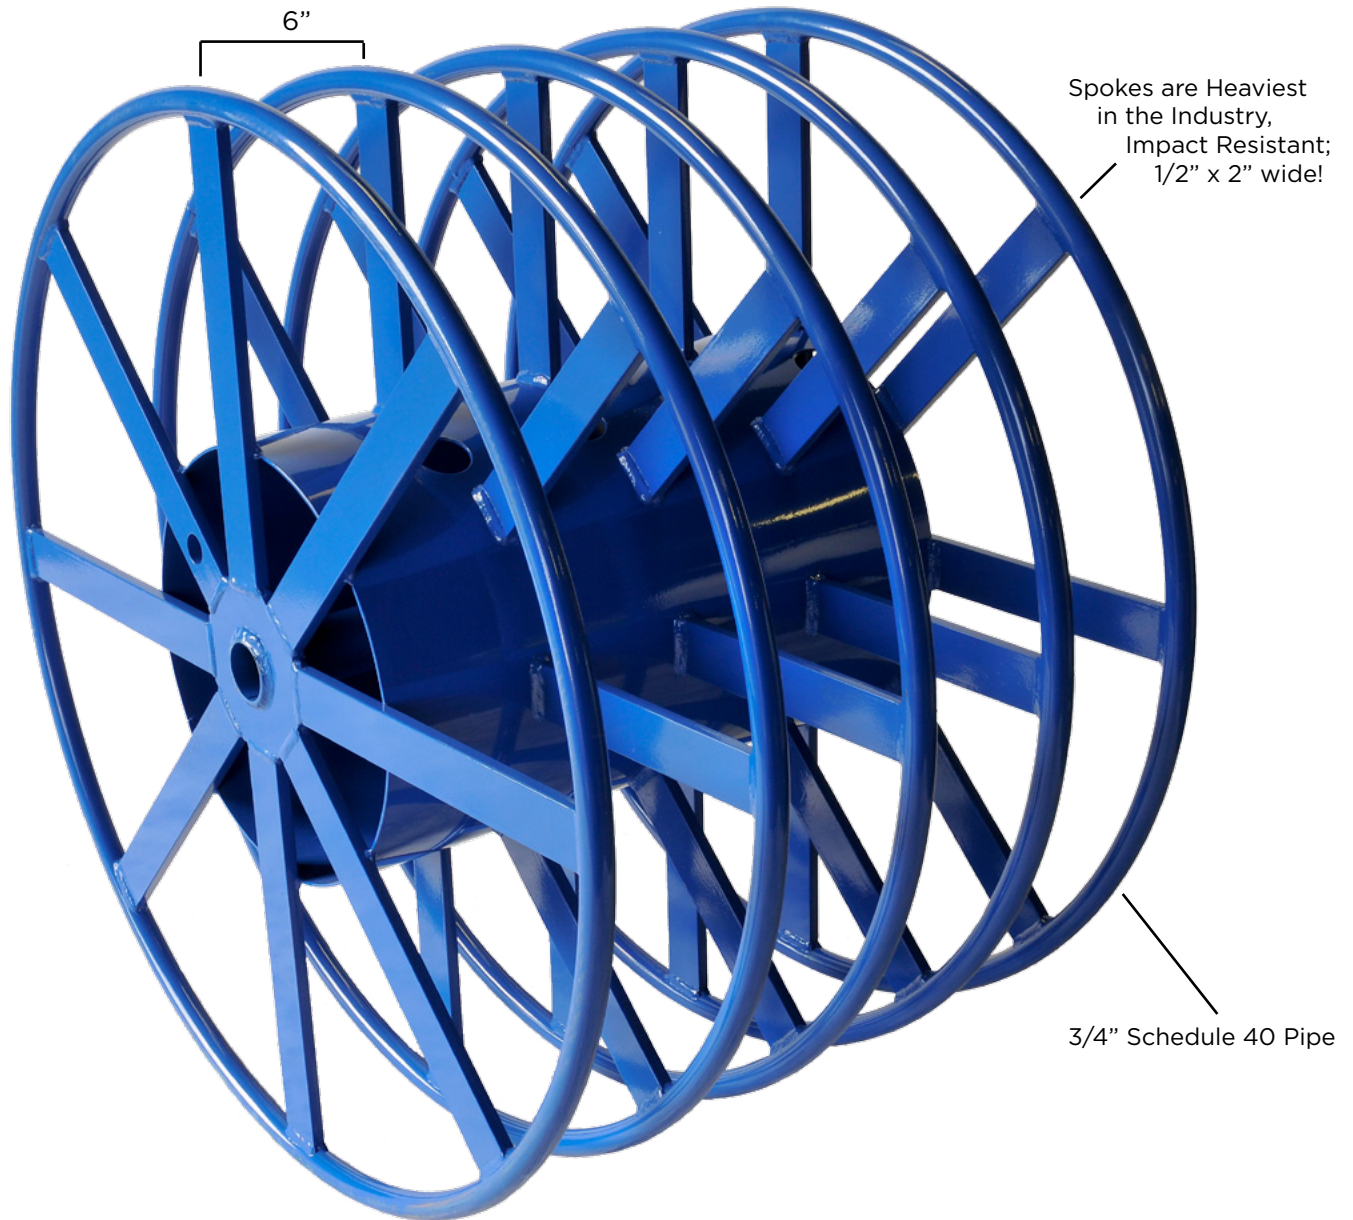

FOUR COMPARTMENT REEL

RPR-45

Dimensions:
40" O.D. x 16" I.D. x 26" W
48" O.D. x 16" I.D. x 26" W

REELPOWER
INDUSTRIAL

5101 S. Council Road, Suite 100 • Okla. City, OK. 73179
405.672.0000 • 405.672.7200 Fax
www.reelpowerind.com

CABLE REEL STAND COMBO

Forklift Pickup

The Reel-O-Matic Combo is constructed of all tubular welded steel. Our stands are complete with a 2" diameter solid steel shaft, cam roller bearings that allow for easy reel payout, shaft safety locks with locking pin and a maximum reel weight of 5,000 lbs. Load the reel(s) at your facility and deliver right to the job-site.

Popular Reel Configurations			
8x	RPR-15-14	Single Compartment Reel Measuring	40" OD x 16" ID x 4" W
4x	RPR-15	Single Compartment Reel Measuring	40" OD x 16" ID x 8" W
5x	RPR-15-01	Single Compartment Reel Measuring	40" OD x 16" ID x 6" W
1x	RPR-25	Two Compartment Reel Measuring	40" OD x 16" ID x 32" W
1x	RPR-35-002	Three Compartment Reel Measuring	40" OD x 16" ID x 24" W
1x	RPR-15	Single Compartment Reel Measuring	40" OD x 16" ID x 8" W
1x	RPR-45	Three Compartment Reel Measuring	40" OD x 16" ID x 32" W
1x	RPR-45-01	Four Compartment Reel Measuring	40" OD x 16" ID x 26" W
1x	RPR-15-01	Single Compartment Reel Measuring	40" OD x 16" ID x 6" W
1x	RPR-55	Five Compartment Reel Measuring	40" OD x 16" ID x 32" W
4x	RPR-15-06	Single Compartment Reel Measuring	48" OD x 16" ID x 8" W
5x	RPR-15-08	Single Compartment Reel Measuring	48" OD x 16" ID x 6" W
1x	RPR-35-004	Four Compartment Reel Measuring	48" OD x 16" ID x 24" W
1x	RPR-15-06	Single Compartment Reel Measuring	48" OD x 16" ID x 8" W
1x	RPR-35-007	Three Compartment Reel Measuring	48" OD x 16" ID x 32" W
1x	RPR-45-04	Four Compartment Reel Measuring	48" OD x 16" ID x 26" W
1x	RPR-15-08	Single Compartment Reel Measuring	48" OD x 16" ID x 6" W
1x	RPR-48-07	Four Compartment Reel Measuring	48" OD x 16" ID x 32" W
1x	RPR-55-06	Five Compartment Reel Measuring	48" OD x 16" ID x 32" W