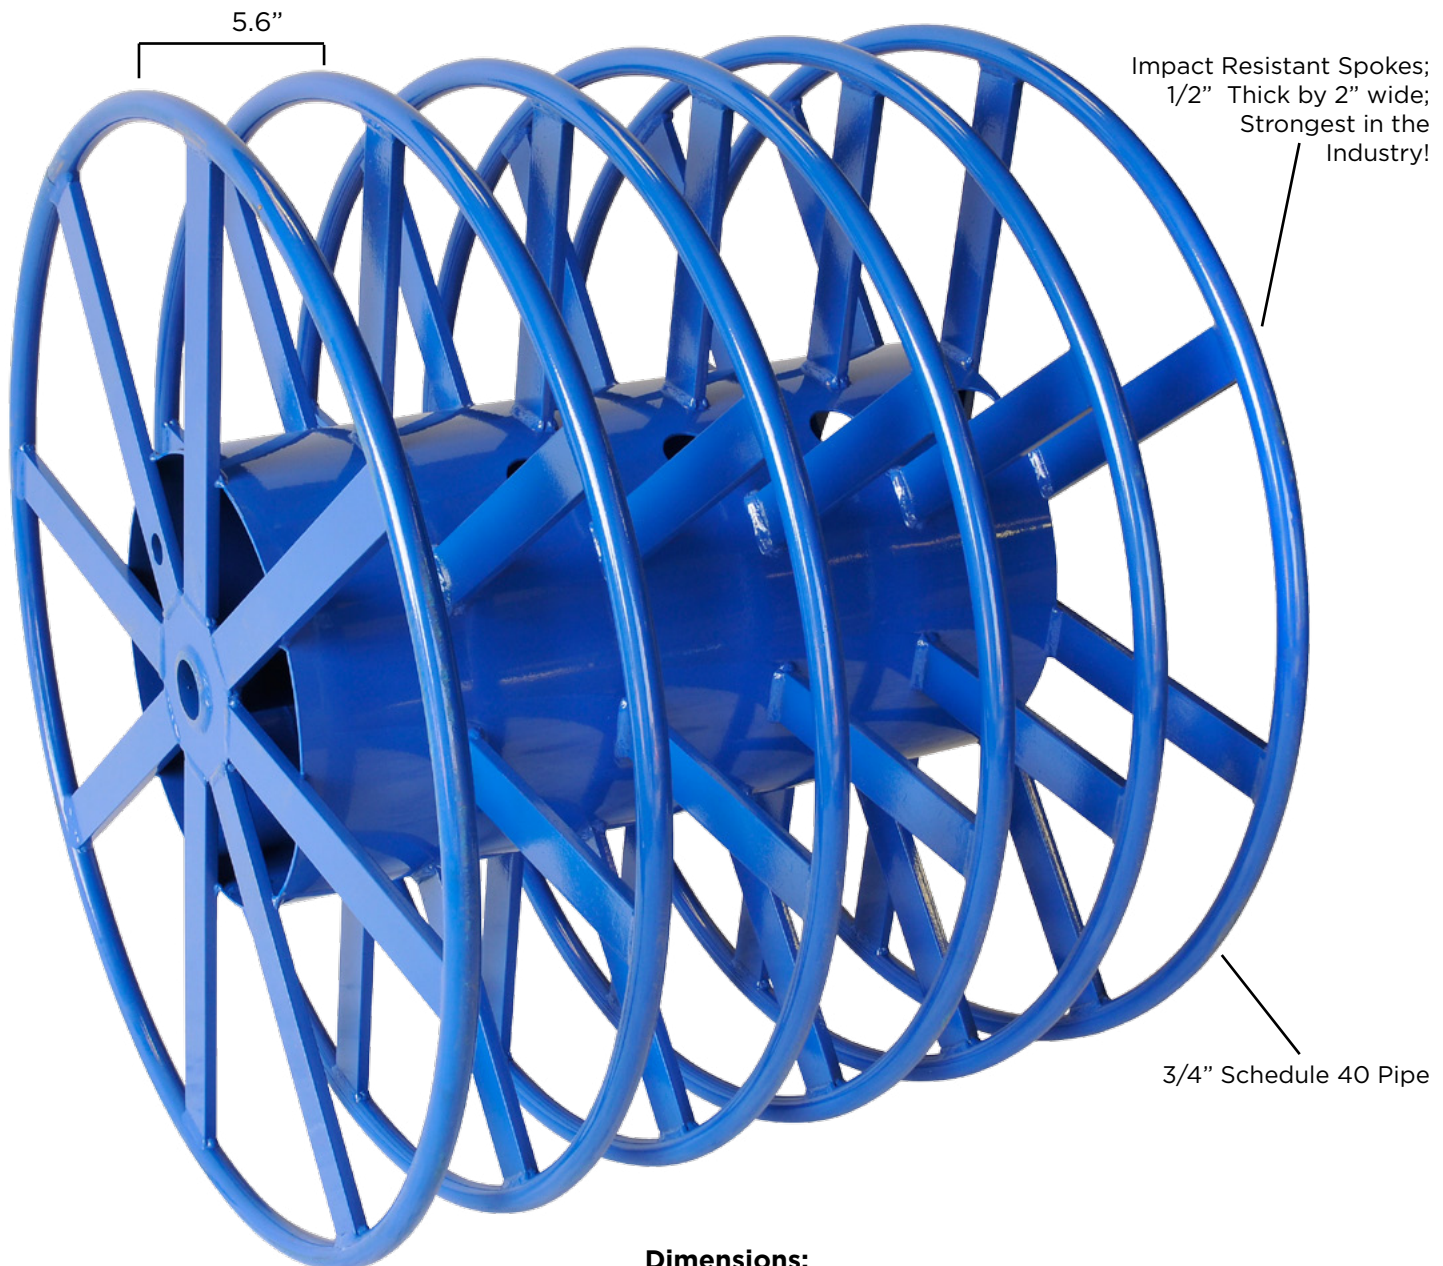

FIVE COMPARTMENT REEL

RPR-55, RPR-55-06

Dimensions:

40" O.D. x 16" I.D. x 32" W (Part Number RPR-55)

48" O.D. x 16" I.D. x 32" W (Part Number RPR-55-06)

REELPOWER
INDUSTRIAL

5101 S. Council Road, Suite 100 • Okla. City, OK. 73179

405.672.0000 • 405.672.7200 Fax

www.reelpowerind.com

CABLE REEL STAND COMBO

Forklift Pickup

The Reel-O-Matic Combo is constructed of all tubular welded steel. Our stands are complete with a 2" diameter solid steel shaft, cam roller bearings that allow for easy reel payout, shaft safety locks with locking pin and a maximum reel weight of 5,000 lbs. Load the reel(s) at your facility and deliver right to the job-site.