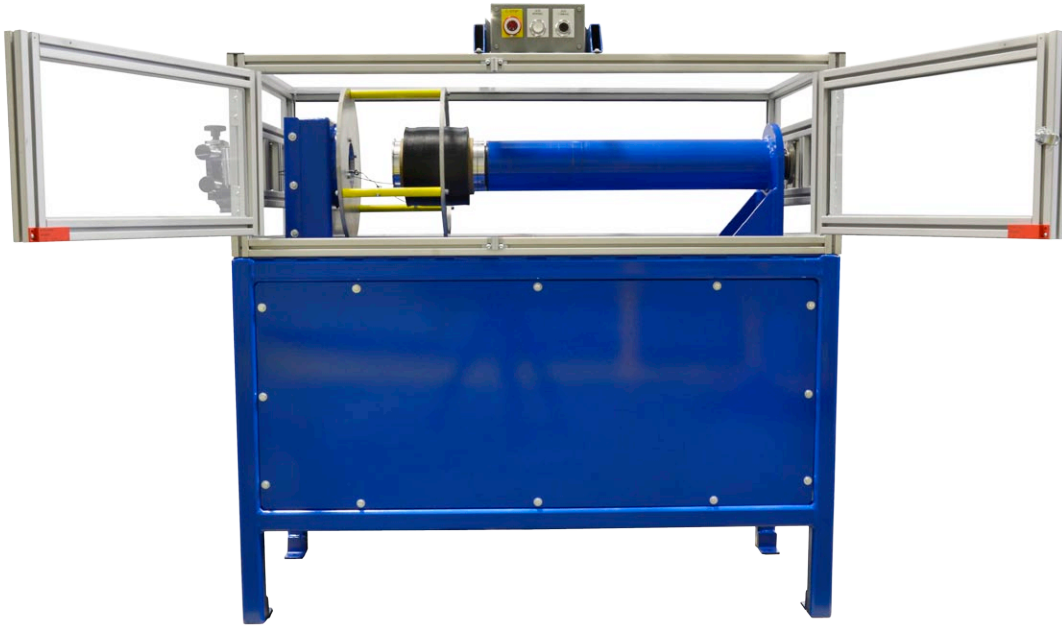

# BINDER BH5-S

Binding Head System to Bundle Wire

BH5 - Binder for cable up to  
2 1/4" OD - Standard ( Larger sizes available)

# BINDER BH5-S

## Binding Head System to Bundle Wire

Binding Head

HMI Control Station

Binded Bundles

Entry/Exit Guides

- Custom Sized to Fit Your Needs
- Shaft Rides on Roller Bearings