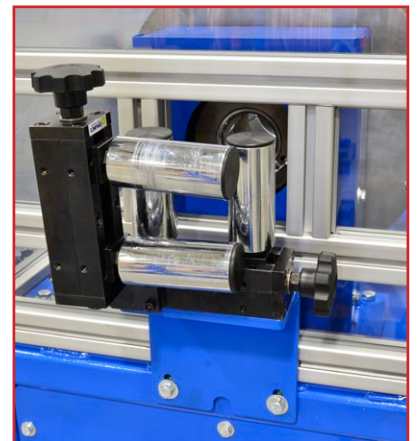

# BINDER BH5-S

Binding Head System to Bundle Wire

BH5 - Binder for cable up to  
2 1/4" OD - Standard ( Larger sizes available)

## Binding Head System to Bundle Wire

Binding Head

HMI Control Station

Binded Bundles

Entry/Exit Guides

- Custom Sized to Fit Your Needs
- Shaft Rides on Roller Bearings