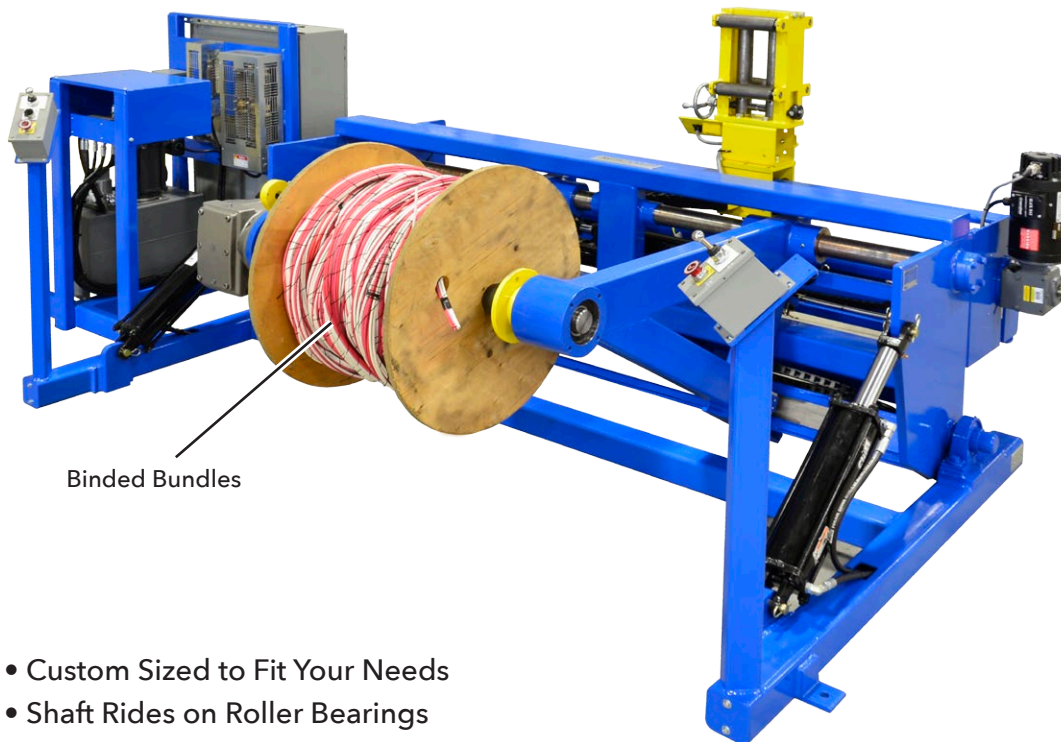

# BINDER BH5-S

Binding Head System to Bundle Wire

BH5 - Binder for cable up to  
2 1/4" OD - Standard ( Larger sizes available)

# BINDER BH5-S

## Binding Head System to Bundle Wire

Binding Head

HMI Control Station

Binded Bundles

Entry/Exit Guides

- Custom Sized to Fit Your Needs
- Shaft Rides on Roller Bearings