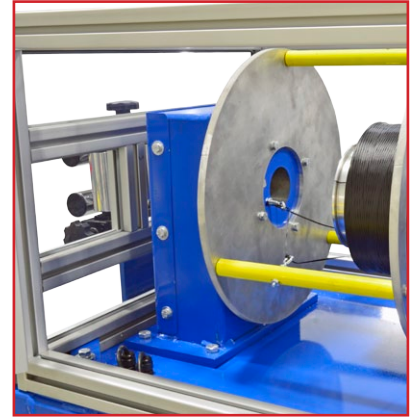

# BINDER BH5-S

Binding Head System to Bundle Wire

BH5 - Binder for cable up to  
2 1/4" OD - Standard ( Larger sizes available)

# BINDER BH5-S

## Binding Head System to Bundle Wire

Binding Head

HMI Control Station

Binded Bundles

Entry/Exit Guides

- Custom Sized to Fit Your Needs
- Shaft Rides on Roller Bearings