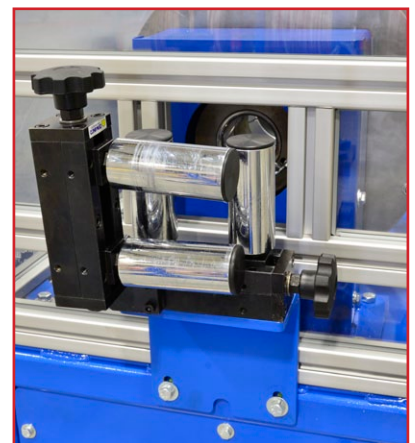

BINDER BH5-S

Binding Head System to Bundle Wire

BH5 - Binder for cable up to
2 1/4" OD - Standard (Larger sizes available)

BINDER BH5-S

Binding Head System to Bundle Wire

Binding Head

HMI Control Station

Entry/Exit Guides

- Custom Sized to Fit Your Needs
- Shaft Rides on Roller Bearings