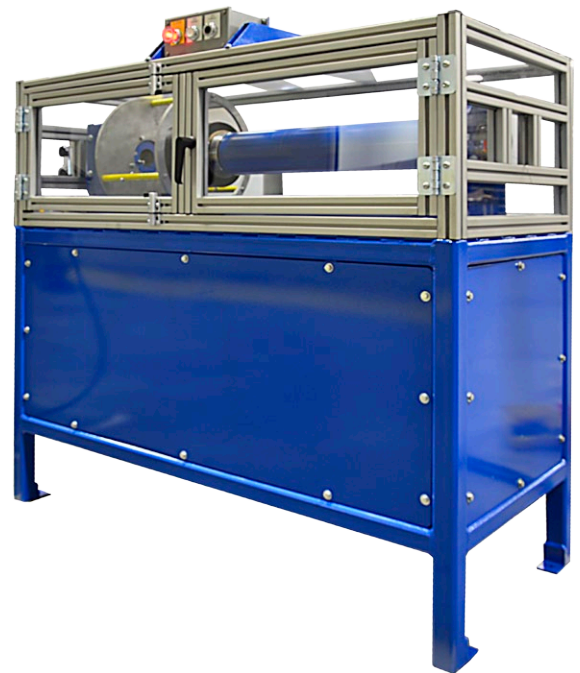

BINDER BH5-S

Binding Head System to Bundle Wire

BH5 - Binder for cable up to
2 1/4" OD - Standard (Larger sizes available)

BINDER BH5-S

Binding Head System to Bundle Wire

Binding Head

HMI Control Station

Entry/Exit Guides

- Custom Sized to Fit Your Needs
- Shaft Rides on Roller Bearings