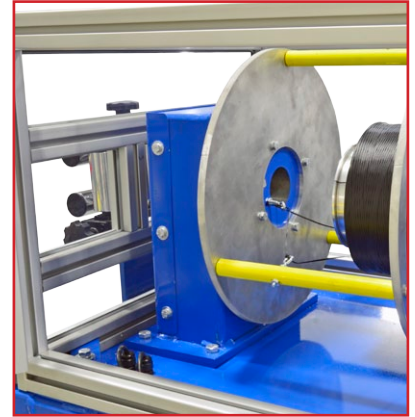

BINDER BH5-S

Binding Head System to Bundle Wire

BH5 - Binder for cable up to
2 1/4" OD - Standard (Larger sizes available)

BINDER BH5-S

Binding Head System to Bundle Wire

Binding Head

HMI Control Station

Entry/Exit Guides

- Custom Sized to Fit Your Needs
- Shaft Rides on Roller Bearings