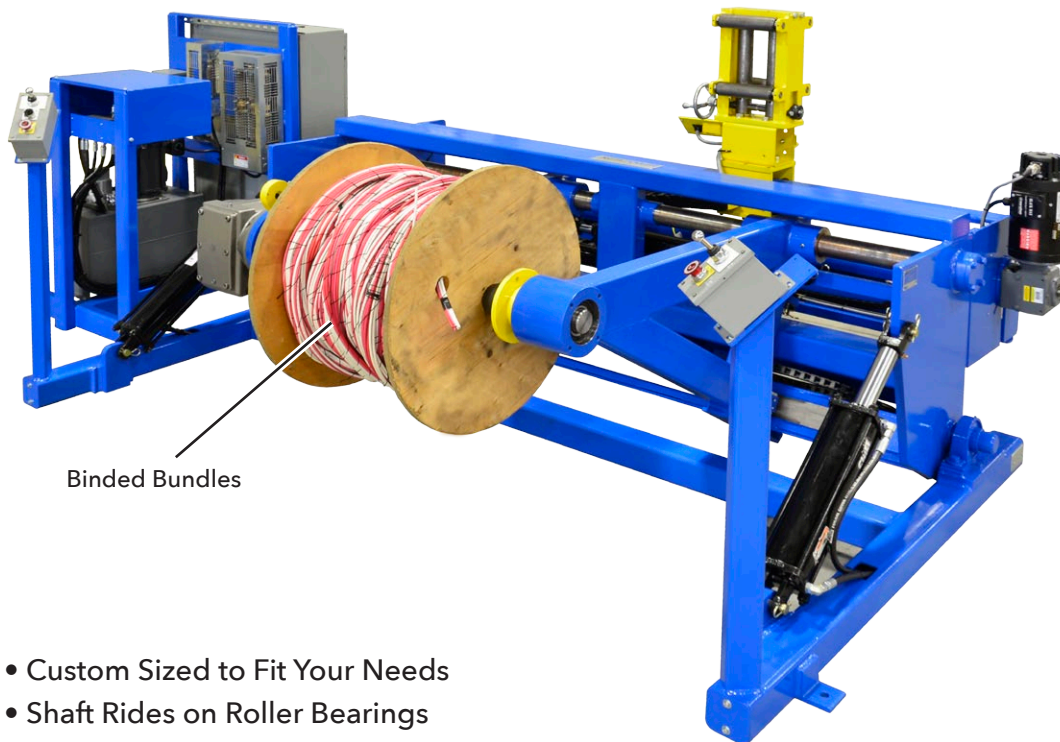

BINDER BH5-S

Binding Head System to Bundle Wire

BH5 - Binder for cable up to
2 1/4" OD - Standard (Larger sizes available)

BINDER BH5-S

Binding Head System to Bundle Wire

Binding Head

HMI Control Station

Entry/Exit Guides

- Custom Sized to Fit Your Needs
- Shaft Rides on Roller Bearings