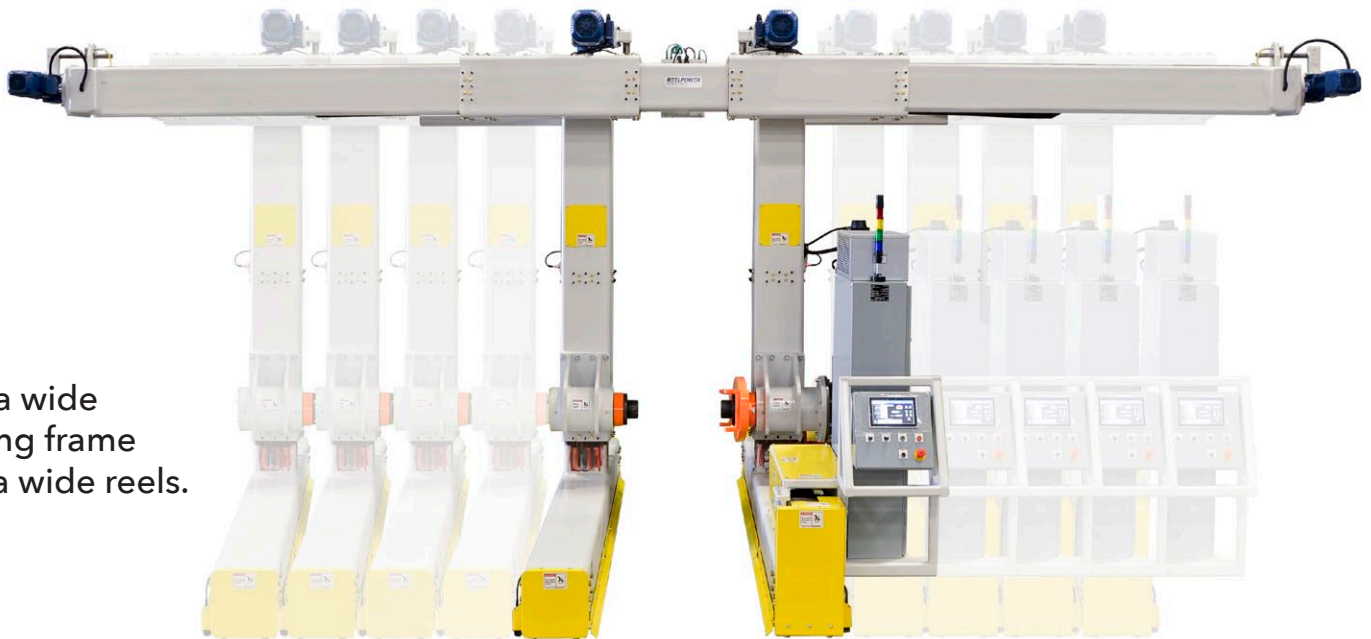

# EXTRA WIDE GANTRY TAKE-UPS & PAYOFFS

GTU-20SP - 5 Ton Extra Wide Series

Gantry - When you want "Zero" fleeing angle in your Line!

With extra wide telescoping frame to fit extra wide reels.

**REELPOWER**  
WIRE & CABLE

# EXTRA WIDE GANTRY TAKE-UPS & PAYOFFS

GTU-20SP - 5 Ton Extra Wide Series

Touchscreen PLC Controlled

10HP AC Vector Drive

- Digitally Programmable Traversing System
- Offers Roll-Thru Capabilities
- In Operation Line Height Automated Adjusting
- Superior Level-Wind Capabilities
- Tandem Operation Allows for Continuous Line Operation
- With Tandem Setup it Loads Faster
- Minimized Line Lengths - Saving Precious Space
- Ability to Process Round, Flat, and Rectangular Products
- Custom Built Gantries