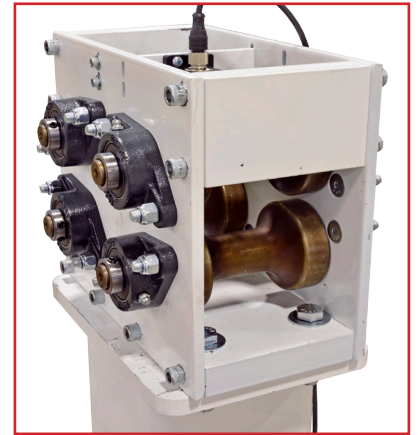

ILHSS SERIES HD AUTOMATIC COILING MACHINE

Measuring & Coiling Machinery for Post Tension & Guy Strand Cables

REELPOWER
WIRE & CABLE

5101 S. Council Road, Suite 100 • Okla. City, OK. 73179
405.672.0000 • 405.672.7200 Fax
www.reelpowerwc.com

ILHSS SERIES HD AUTOMATIC COILING MACHINE

Measuring & Coiling Machinery for Post Tension & Guy Strand Cables

ILHSS752

Electronic Out-of-Material Safety Limit

Custom Heavy Duty Collapsible Coilers

Adjustable Cable Tensioner