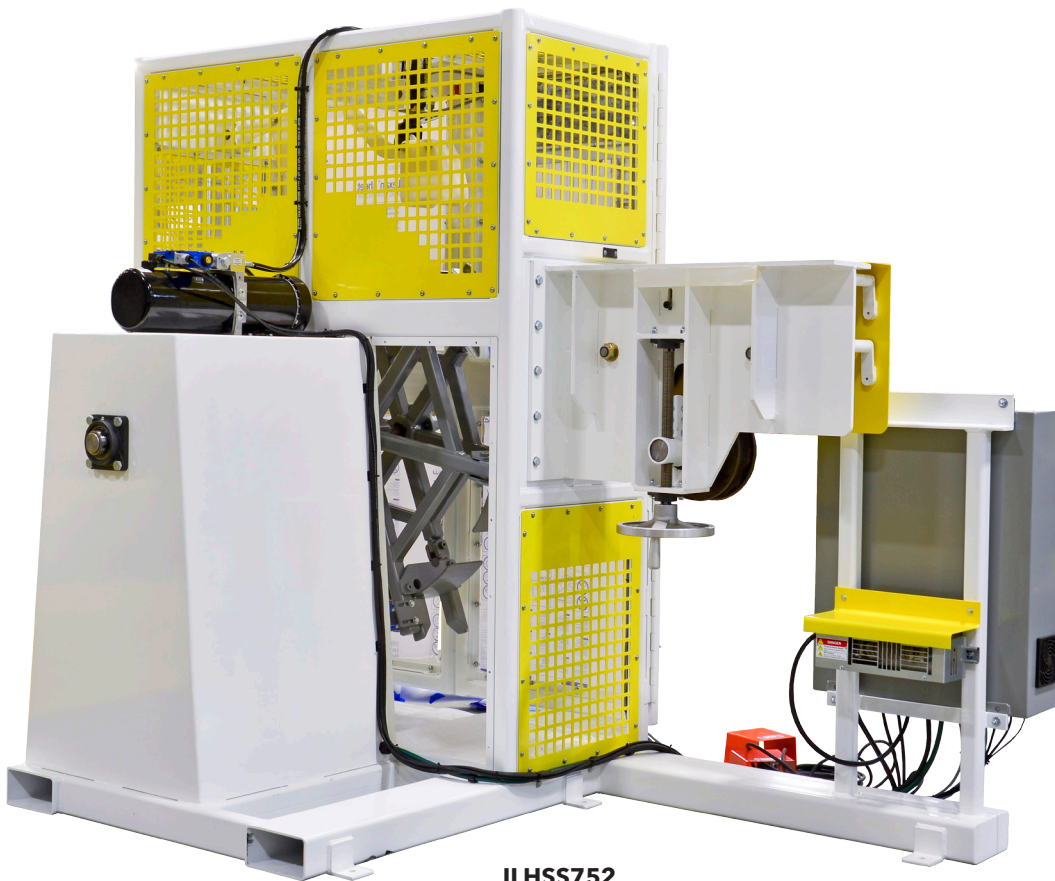

ILHSS SERIES HD AUTOMATIC COILING MACHINE

Measuring & Coiling Machinery for Post Tension & Guy Strand Cables

REELPOWER
WIRE & CABLE

5101 S. Council Road, Suite 100 • Okla. City, OK. 73179
405.672.0000 • 405.672.7200 Fax
www.reelpowerwc.com

ILHSS SERIES HD AUTOMATIC COILING MACHINE

Measuring & Coiling Machinery for Post Tension & Guy Strand Cables

ILHSS752

Electronic Out-of-Material Safety Limit

Custom Heavy Duty Collapsible Coilers

Adjustable Cable Tensioner