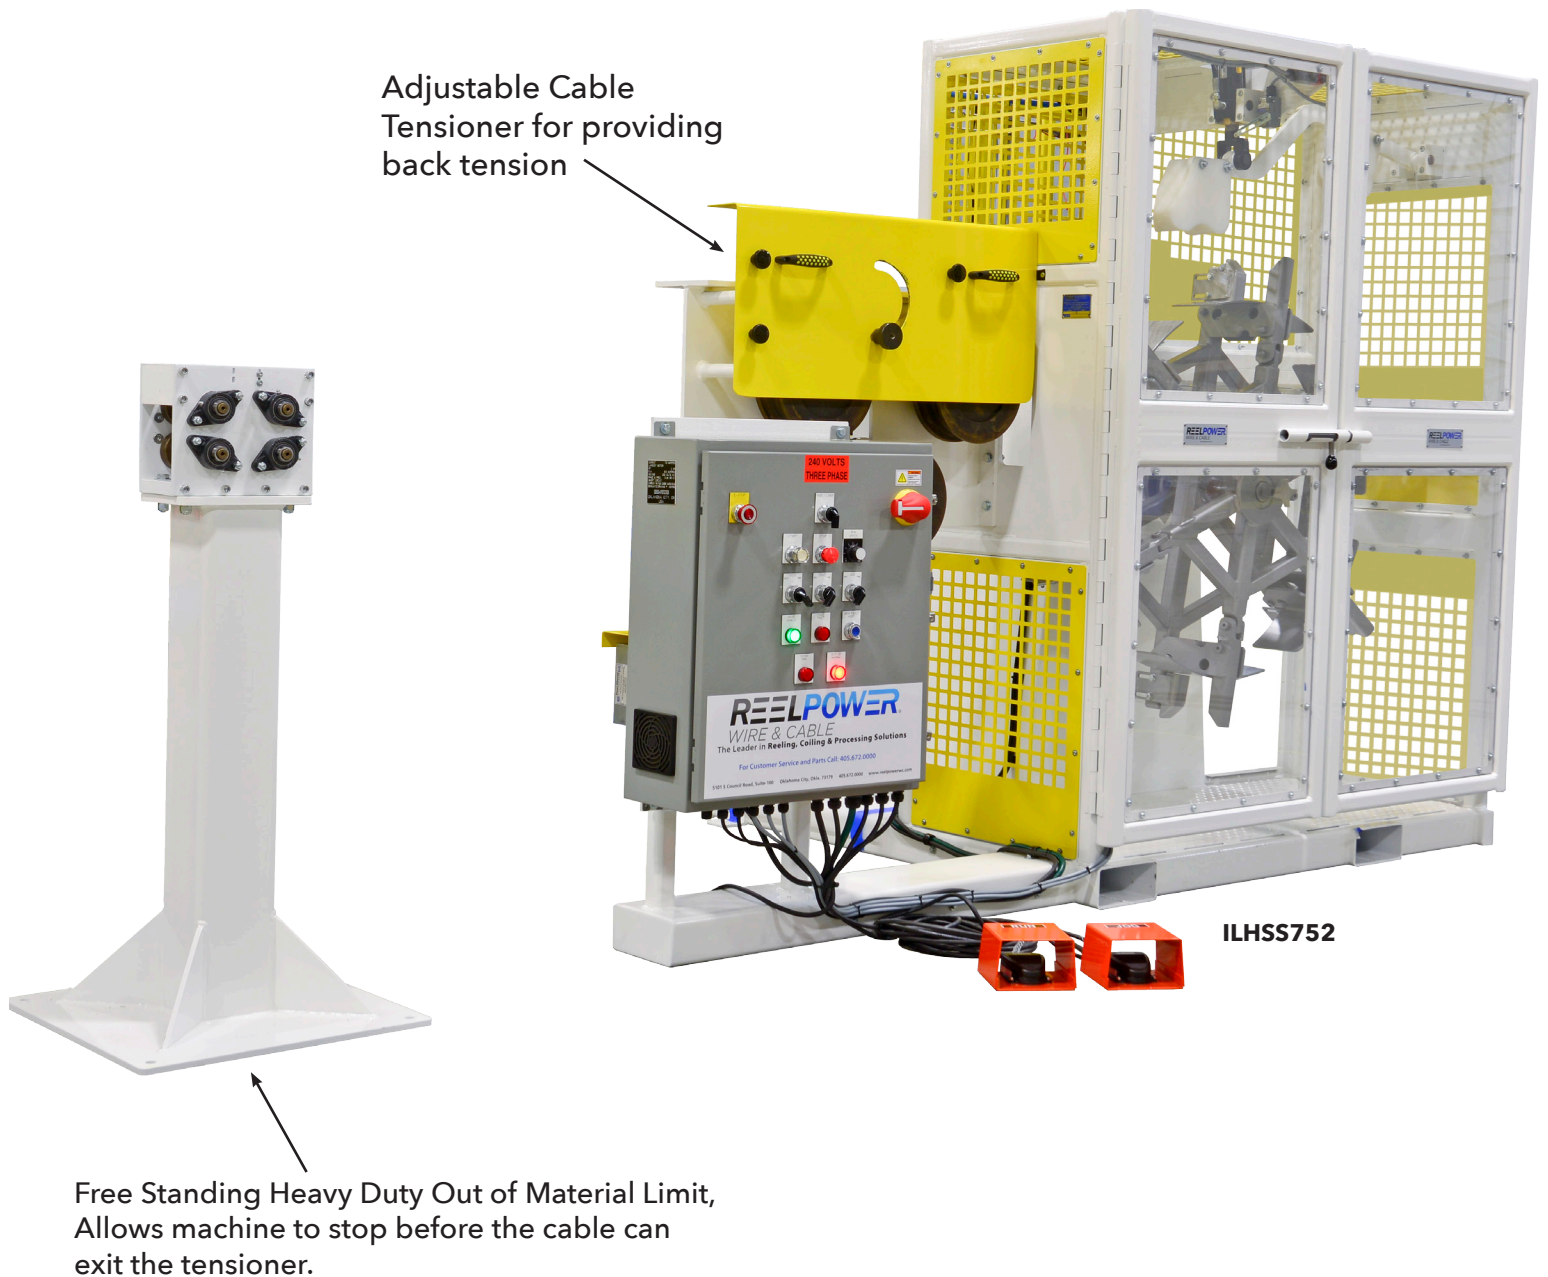

ILHSS SERIES HD AUTOMATIC COILING MACHINE

Measuring & Coiling Machinery for Post Tension & Guy Strand Cables

REELPOWER
WIRE & CABLE

5101 S. Council Road, Suite 100 • Okla. City, OK. 73179
405.672.0000 • 405.672.7200 Fax
www.reelpowerwc.com

ILHSS SERIES HD AUTOMATIC COILING MACHINE

Measuring & Coiling Machinery for Post Tension & Guy Strand Cables

ILHSS752

Electronic Out-of-Material Safety Limit

Custom Heavy Duty Collapsible Coilers

Adjustable Cable Tensioner

Additional options available on request including:

- Material Measurers
- PLC/HMI Controls
- Automatic Levelwinds
- Integral Chop Saw & Hydraulic Cutters