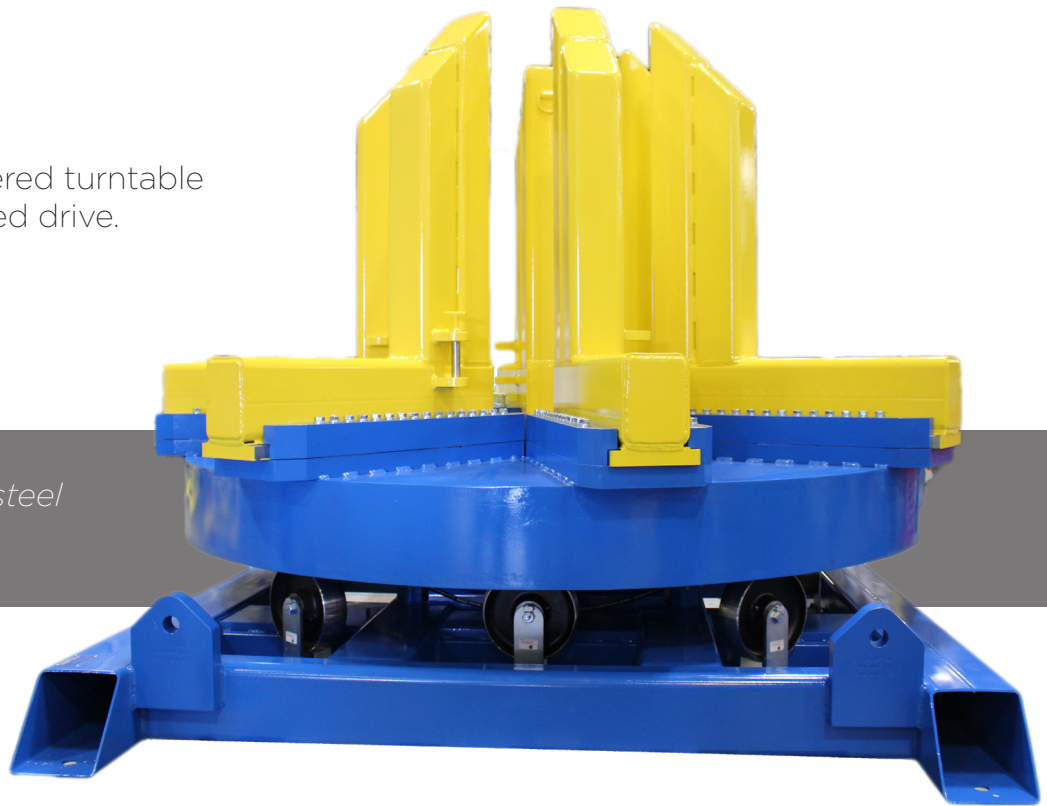

REELPOWER
INDUSTRIAL

5101 S. Council Road, Suite 100 • Okla. City, OK. 73179
405.672.0000 • 405.672.7200 Fax
www.reelpowerind.com