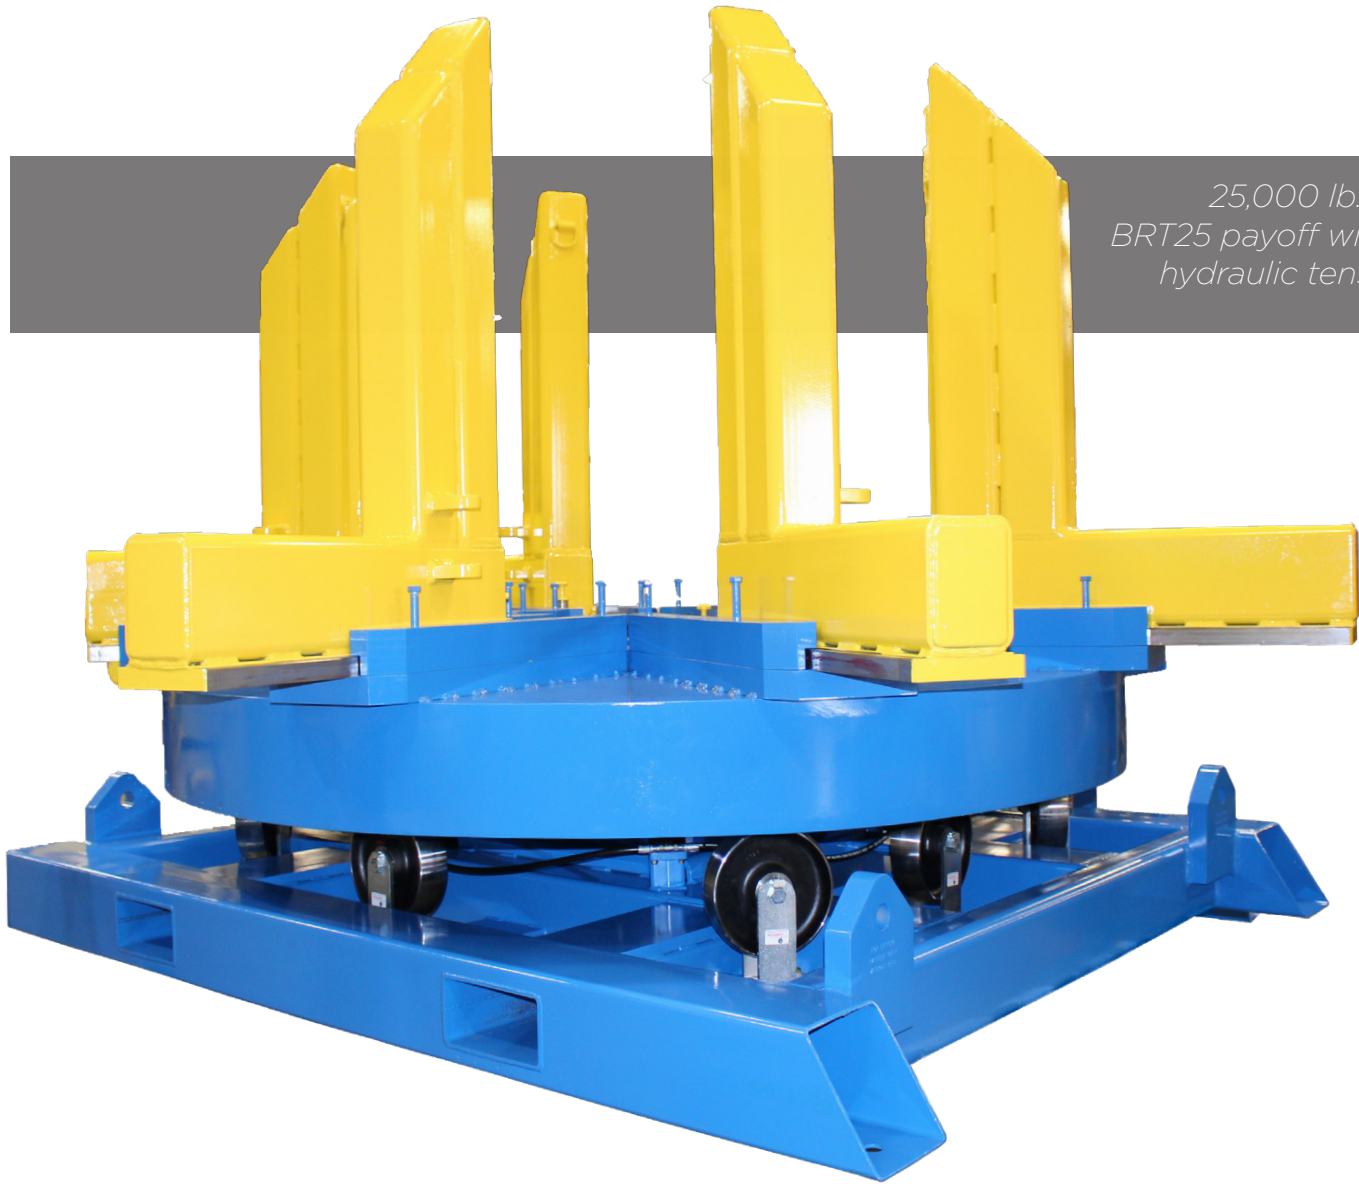

# LARGE TURNTABLE

*Large Capacity Powered Turntable*

*25,000 lb. capacity-  
BRT25 payoff with manual  
hydraulic tension brake*

Custom turntables manufactured to your specifications with drive and tension control systems available.

# LARGE TURNTABLE

*Large Capacity Powered Turntable*

Heavy duty adjustable inside/  
outside diameter settings, per your  
specifications.

Free standing control enclosures

PT25 25,000 lb powered turntable  
with AC variable speed drive.

*Heavy duty structural steel  
frame with lifting eyes*

**REELPOWER**  
INDUSTRIAL

5101 S. Council Road, Suite 100 • Okla. City, OK. 73179  
405.672.0000 • 405.672.7200 Fax  
[www.reelpowerind.com](http://www.reelpowerind.com)