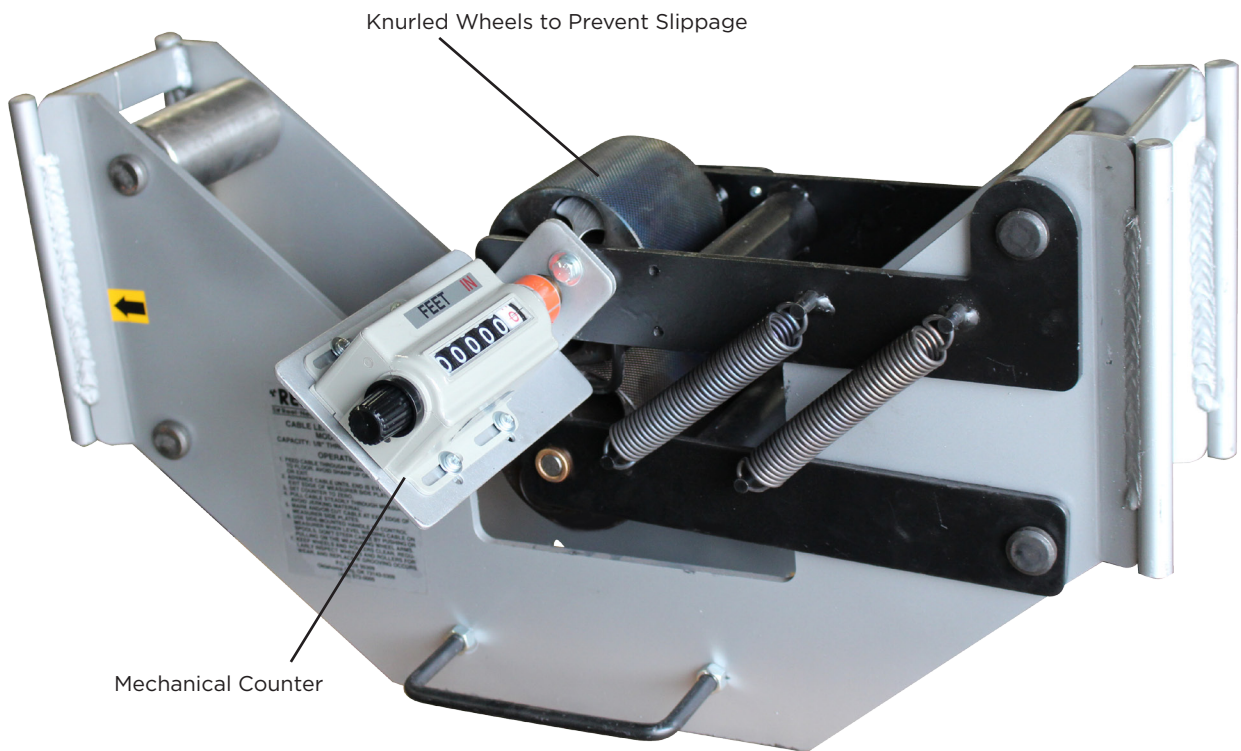

# MODEL 1704

## Material Measuring Meter

For Flexible Material 1/8" to 4" Diameter +/- 1/2 of 1% Accuracy.

### **Standard Features:**

ReelPower Model 1704 measurer is designed to measure heavy and large diameter material such as Wire Rope and large diameter cable.

The pivot arms and springs keep the measuring roller tightly clamped against the cable to ensure accurate measurement.

The heavy top and bottom rollers make it easy to pull material from reel racks.

A fairlead for improved accuracy when measuring material under 1/2" diameter is provided. When not in use, the fairlead swings away in a second's time.