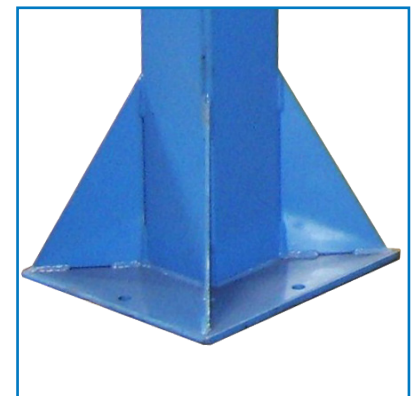

# PARALLELING GUIDE STAND

Wire Guide Stand for Paralleling

*6" Capacity Guide with  
Bearing Mounted Rollers*

*Heavy Duty Structural Steel*

*Bolt-Down Base*