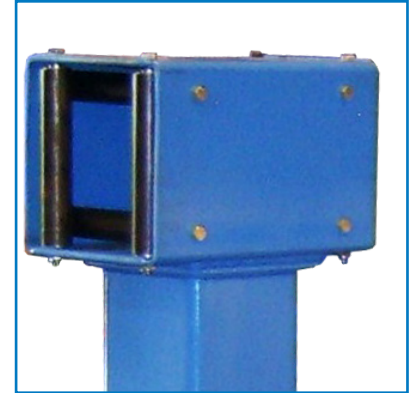

# PARALLELING GUIDE STAND

Wire Guide Stand for Paralleling

*6" Capacity Guide with  
Bearing Mounted Rollers*

*Heavy Duty Structural Steel*

*Bolt-Down Base*