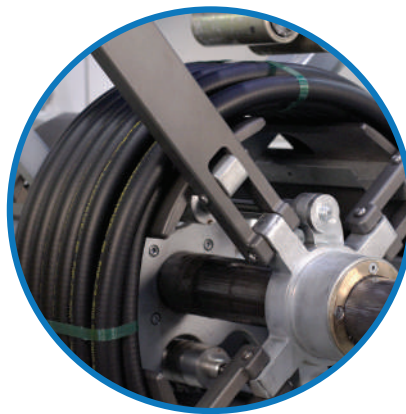

Integrated Banding System Up to 4 Bands/Bundle

Automatic Cutter

Straight Cut

SSTU-001

Single Spindle Take Up-Cutter/Coiler/Bander

Customized to Your Needs!

Automatic Cutter/Coiling/Bander

Banding Accumulator

Automatic Collapsing Coiling Head

Military Coil