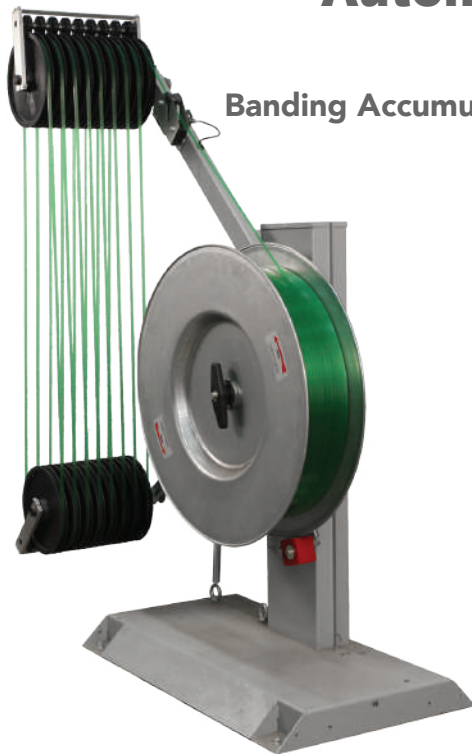

SSTU-001

Single Spindle Take Up-Cutter/Coiler/Bander

Automatic Coiler

- Allen Bradley PLC
- Red Lion HMI
- Automatic Feed
- Automatic Cutter
- Automatic Coiler
- Automatic Bander
- Automatic Eject

Model SSTU-001

Integrated Banding System Up to 4 Bands/Bundle

Automatic Cutter

Straight Cut

SSTU-001

Single Spindle Take Up-Cutter/Coiler/Bander

Customized to Your Needs!

Automatic Cutter/Coiling/Bander

Banding Accumulator

Automatic Collapsing Coiling Head

Military Coil