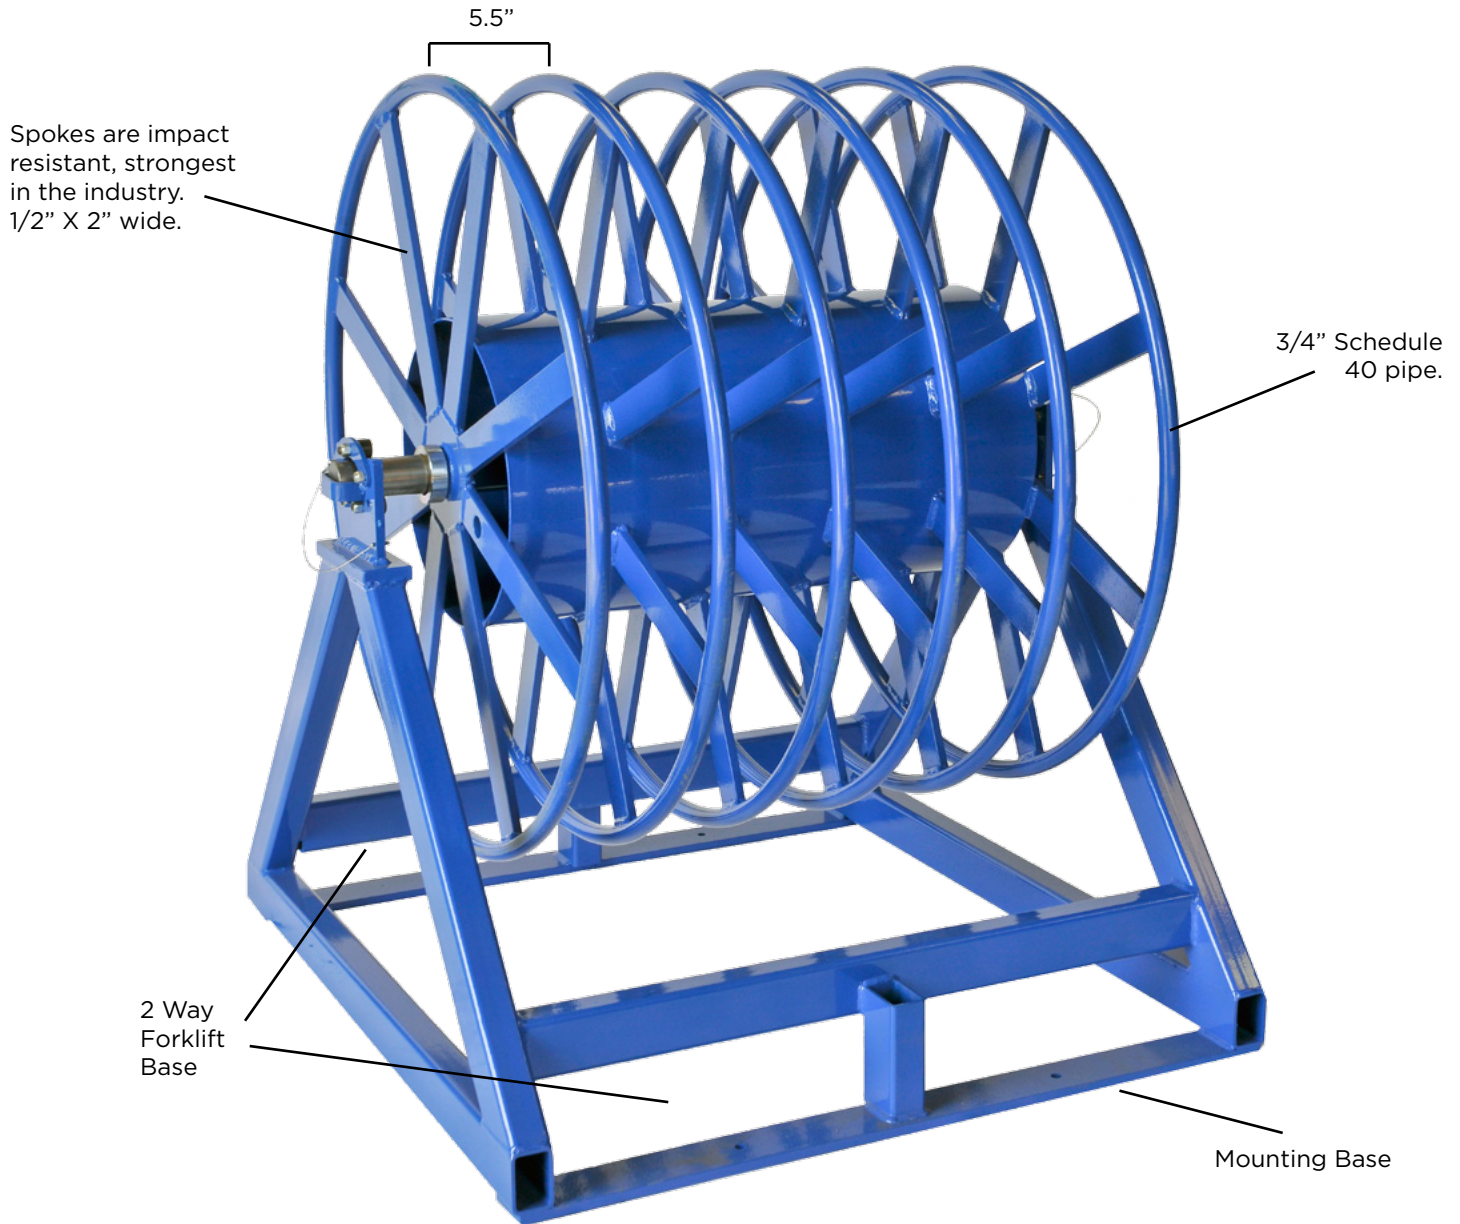

CRS/RPR COMBO

CRS48-035, RPR-55

Standard Combo Paralleling Cable Reel Stand, includes a five compartment model RPR 55 measuring 40" O.D. x 16" I.D. x 32" wide. Includes 2" O.D. shaft with 2 1/8" locking collars and safety latches. Also includes forklift base bar.

REELMATIC

The Leader in Reeling, Coiling & Processing Solutions

6408 S. Eastern Avenue | Oklahoma City, OK. 73149
405.672.0000 | 405.672.7200 Fax
www.reelomatic.com

CABLE REEL STAND COMBO

Forklift Pickup

The Reel-O-Matic Combo is constructed of all tubular welded steel. Our stands are complete with a 2" diameter solid steel shaft, cam roller bearings that allow for easy reel payout, shaft safety locks with locking pin and a maximum reel weight of 5,000 lbs. Load the reel(s) at your facility and deliver right to the job-site.