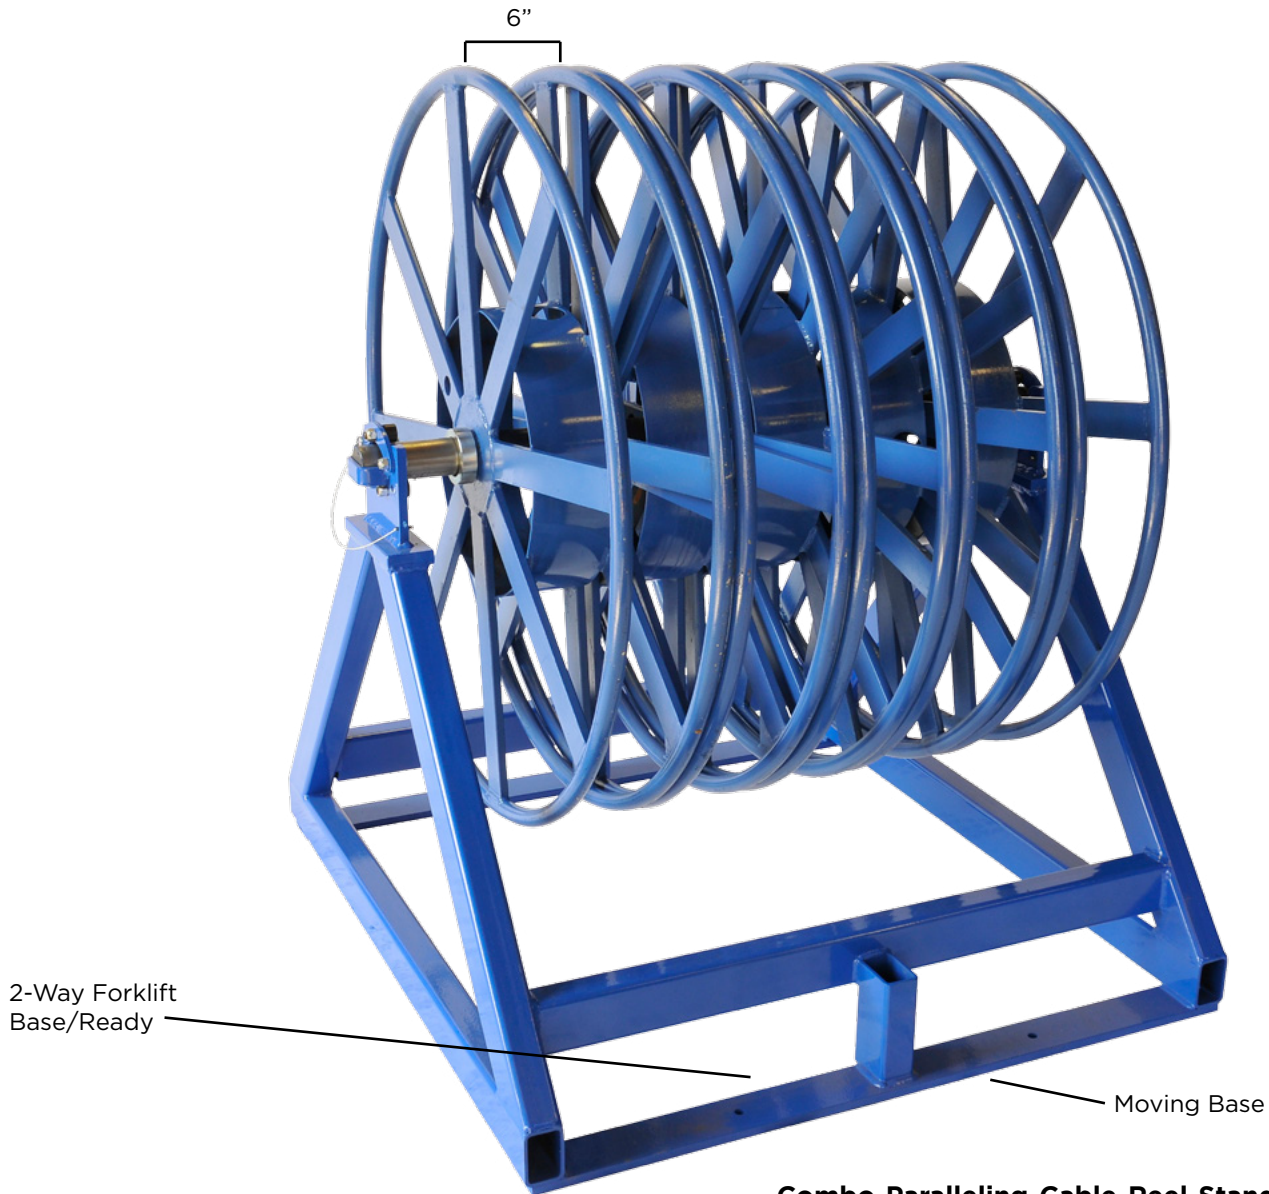

CRS/RPR COMBO

CRS-48-035, (5) RPR-15-01

Independently free spinning Single Compartment Reels

Combo Paralleling Cable Reel Stand with five (5) independent free-spinning RPR 15 paralleling reels measuring 40" O.D. x 16" I.D. x 6" wide. Includes 2" O.D. shaft with locking collars and safety latches. Also includes forklift base bar.

REELMATIC

The Leader in Reeling, Coiling & Processing Solutions

6408 S. Eastern Avenue | Oklahoma City, OK. 73149
405.672.0000 | 405.672.7200 Fax
www.reelomatic.com

CABLE REEL STAND COMBO

Forklift Pickup

The Reel-O-Matic Combo is constructed of all tubular welded steel. Our stands are complete with a 2" diameter solid steel shaft, cam roller bearings that allow for easy reel payout, shaft safety locks with locking pin and a maximum reel weight of 5,000 lbs. Load the reel(s) at your facility and deliver right to the job-site.