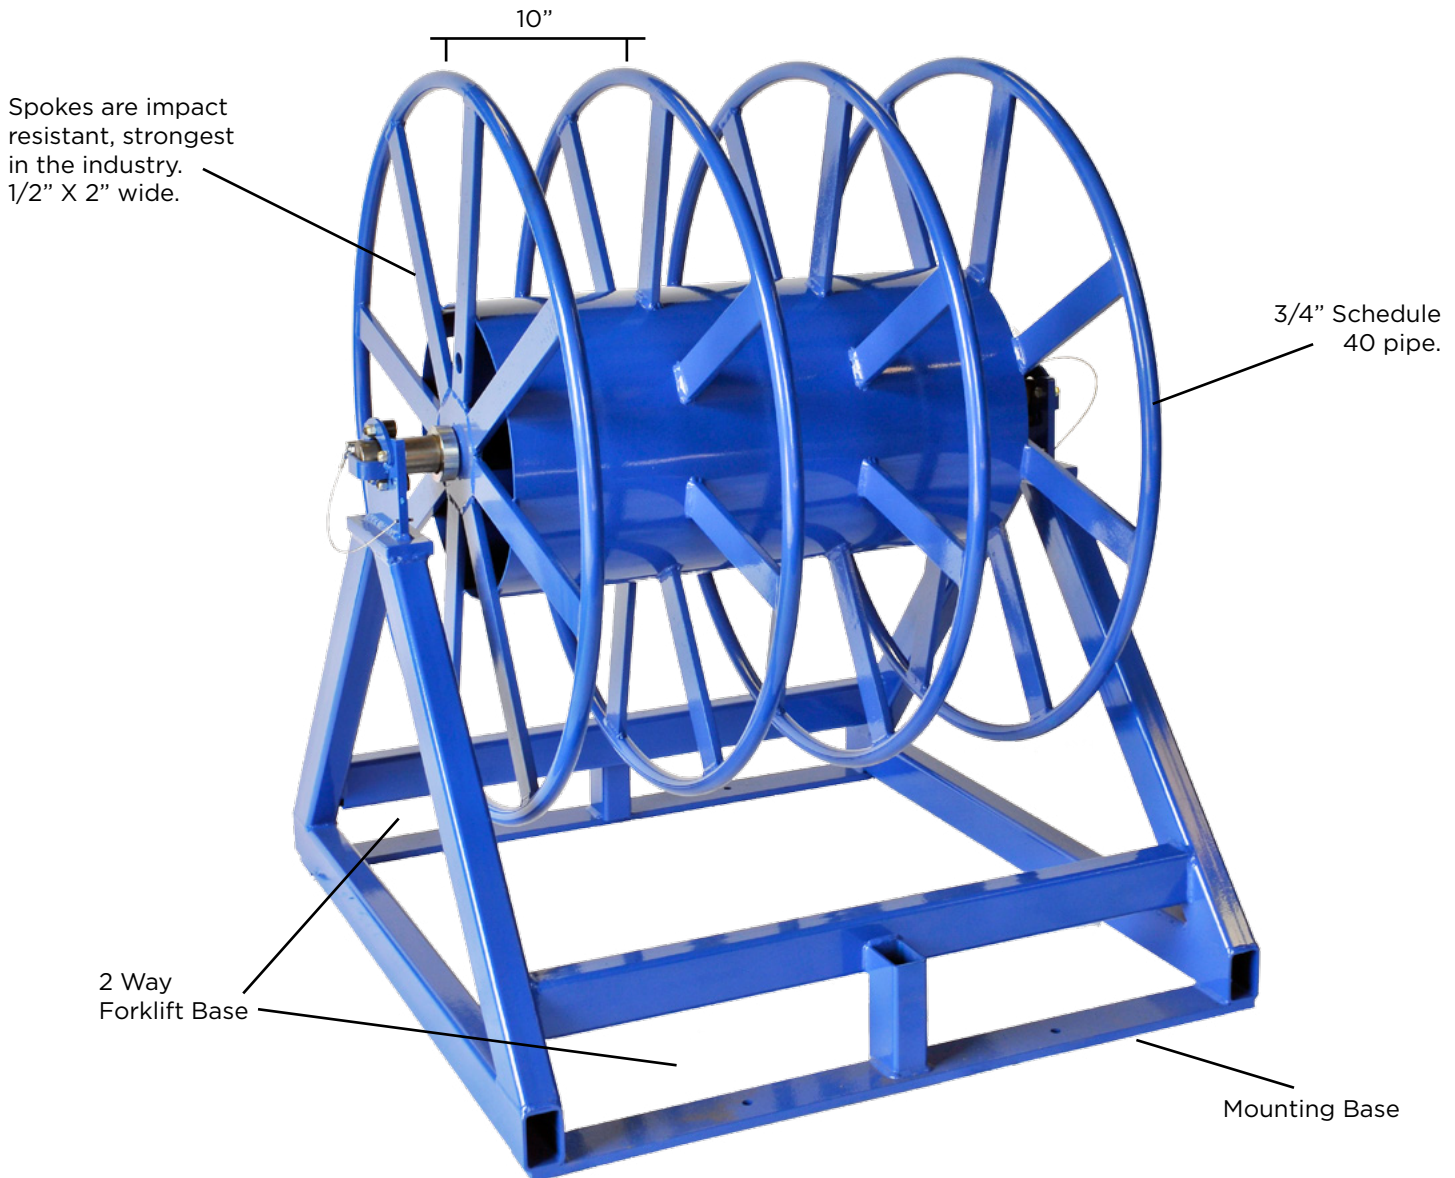

CRS/RPR COMBO

CRS-48-035, RPR-35-001

Standard Combo Paralleling Cable Reel Stand, includes a three compartment model RPR 35 measuring 40" O.D. x 16" I.D. x 32" wide. Includes 2" O.D. shaft with 2 1/8" locking collars and safety latches. Also includes forklift base bar.

The Reel-O-Matic Combo is constructed of all tubular welded steel. Our stands are complete with a 2" diameter solid steel shaft, cam roller bearings that allow for easy reel payout, shaft safety locks with locking pin and a maximum reel weight of 5,000 lbs. Load the reel(s) at your facility and deliver right to the job-site.

Popular Reel Configurations			
8x	RPR-15-14	Single Compartment Reel Measuring	40" OD x 16" ID x 4" W
4x	RPR-15	Single Compartment Reel Measuring	40" OD x 16" ID x 8" W
5x	RPR-15-01	Single Compartment Reel Measuring	40" OD x 16" ID x 6" W
1x	RPR-25	Two Compartment Reel Measuring	40" OD x 16" ID x 32" W
1x	RPR-35-002	Three Compartment Reel Measuring	40" OD x 16" ID x 24" W
1x	RPR-15	Single Compartment Reel Measuring	40" OD x 16" ID x 8" W
1x	RPR-45	Three Compartment Reel Measuring	40" OD x 16" ID x 32" W
1x	RPR-45-01	Four Compartment Reel Measuring	40" OD x 16" ID x 26" W
1x	RPR-15-01	Single Compartment Reel Measuring	40" OD x 16" ID x 6" W
1x	RPR-55	Five Compartment Reel Measuring	40" OD x 16" ID x 32" W
4x	RPR-15-06	Single Compartment Reel Measuring	48" OD x 16" ID x 8" W
5x	RPR-15-08	Single Compartment Reel Measuring	48" OD x 16" ID x 6" W
1x	RPR-35-004	Four Compartment Reel Measuring	48" OD x 16" ID x 24" W
1x	RPR-15-06	Single Compartment Reel Measuring	48" OD x 16" ID x 8" W
1x	RPR-35-007	Three Compartment Reel Measuring	48" OD x 16" ID x 32" W
1x	RPR-45-04	Four Compartment Reel Measuring	48" OD x 16" ID x 26" W
1x	RPR-15-08	Single Compartment Reel Measuring	48" OD x 16" ID x 6" W
1x	RPR-48-07	Four Compartment Reel Measuring	48" OD x 16" ID x 32" W
1x	RPR-55-06	Five Compartment Reel Measuring	48" OD x 16" ID x 32" W