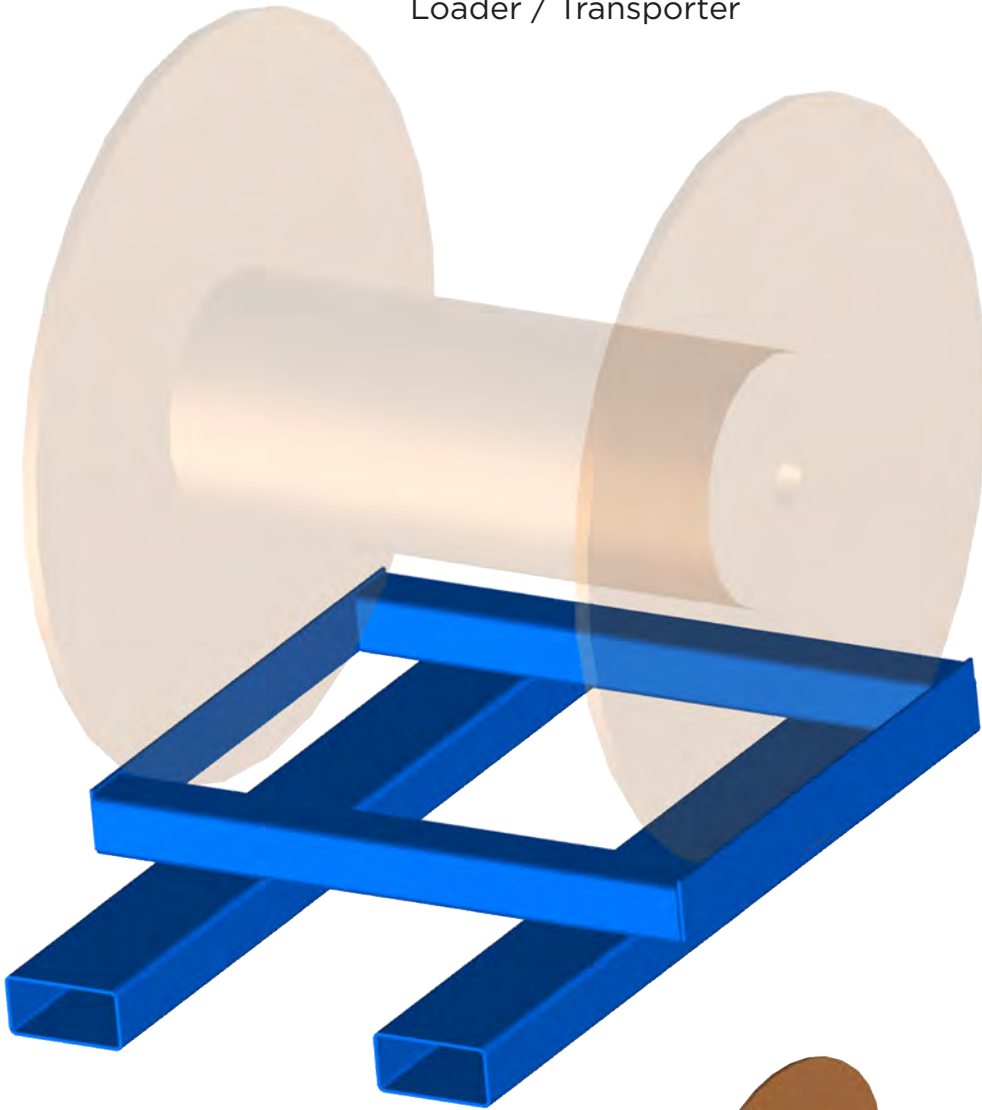

# REEL TRANSPORT CRADLE

RTC

Loader / Transporter

Easily load reel racking or auxiliary payout stands without damaging the wire.

Loader & Transport Cradle

Custom Stackable Cradle

# REEL TRANSPORT CRADLE

RTC

Large Reel Cradle

- Custom designed to fit your application needs.
- Cradles are made to be moved by forklift.
- Standard sizes for 5,000lb and 10,000lb reels.