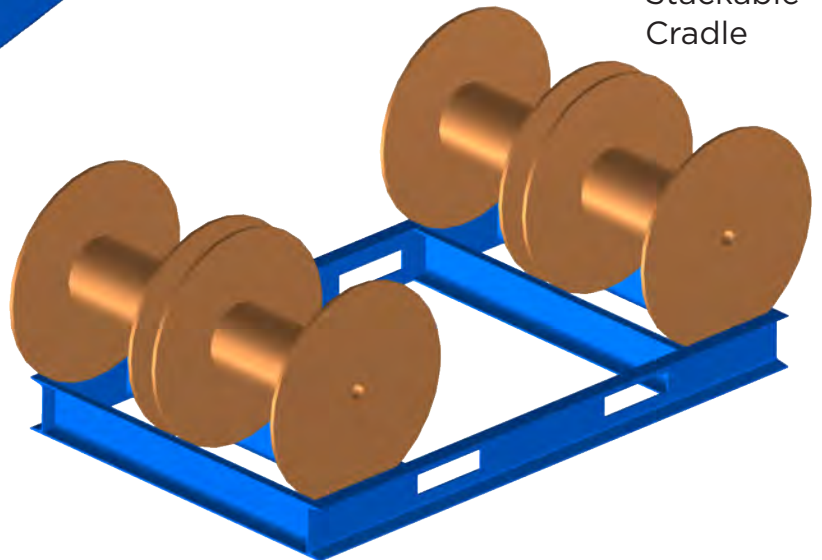

# REEL TRANSPORT CRADLE

RTC

Loader / Transporter

Easily load reel racking or auxiliary payout stands without damaging the wire.

Loader & Transport Cradle

Custom Stackable Cradle

# REEL TRANSPORT CRADLE

RTC

Large Reel Cradle

- Custom designed to fit your application needs.
- Cradles are made to be moved by forklift.
- Standard sizes for 5,000lb and 10,000lb reels.