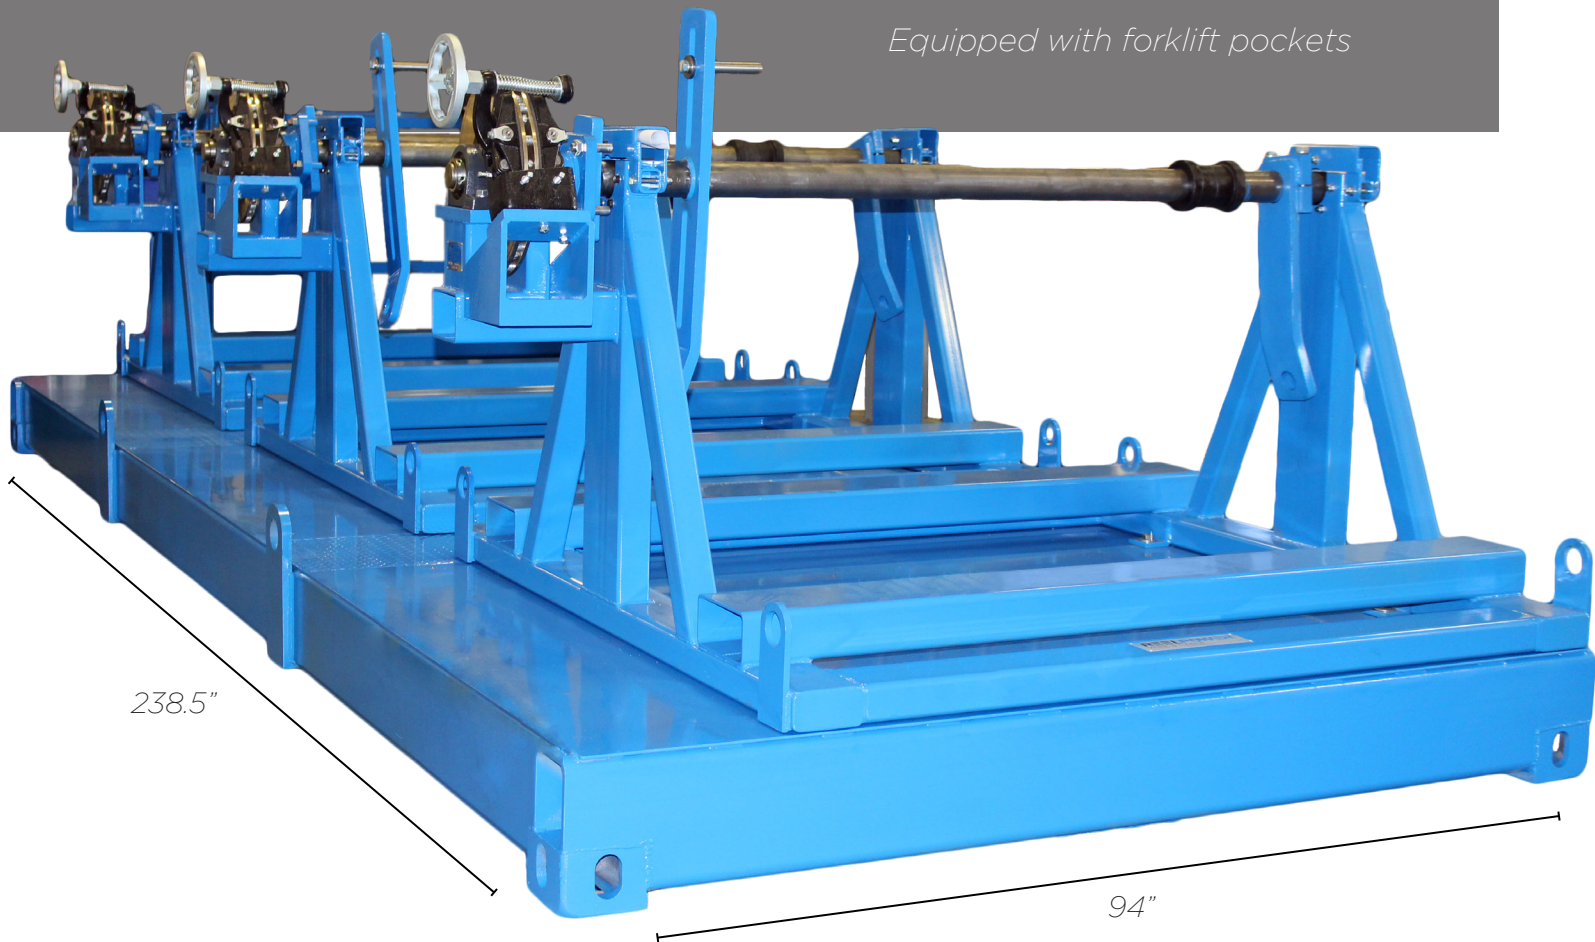

MCRS

Mounted Cable Reel Stands

- Custom rail car container platform with three (3) HDCRS
- Capacity for three reels, up to 72" diameter x 60" wide, 10,000 lbs. each
- Reel stands are bolted to platform and easily removable

MCRS

Mounted Cable Reel Stands

Heavy duty 16" bronze ventilated disc mechanical tension brake

AAR container lock corner castings

Lifting eyes standard

REELPOWER
WIRE & CABLE

5101 S. Council Road, Suite 100 • Okla. City, OK. 73179
405.672.000 • 405.672.7200 Fax
www.reelpowerwc.com