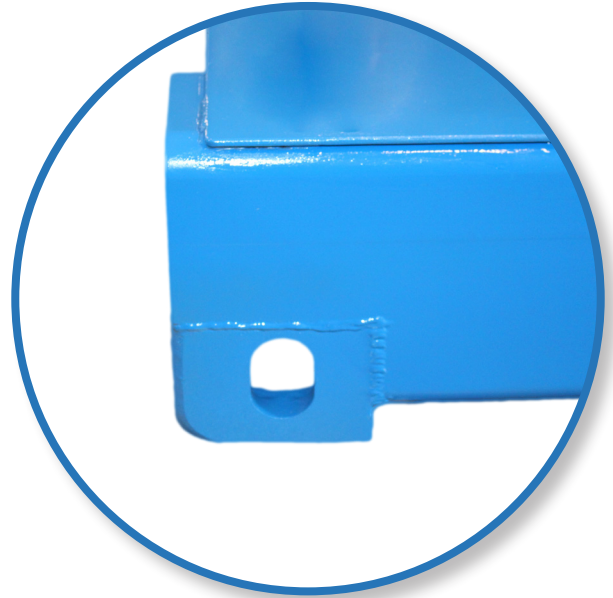

MCRS

Mounted Cable Reel Stands

- Custom rail car container platform with three (3) HDCRS
- Capacity for three reels, up to 72" diameter x 60" wide, 10,000 lbs. each
- Reel stands are bolted to platform and easily removable

MCRS

Mounted Cable Reel Stands

Heavy duty 16" bronze ventilated disc mechanical tension brake

AAR container lock corner castings

Lifting eyes standard

REELPOWER
WIRE & CABLE

5101 S. Council Road, Suite 100 • Okla. City, OK. 73179
405.672.000 • 405.672.7200 Fax
www.reelpowerwc.com