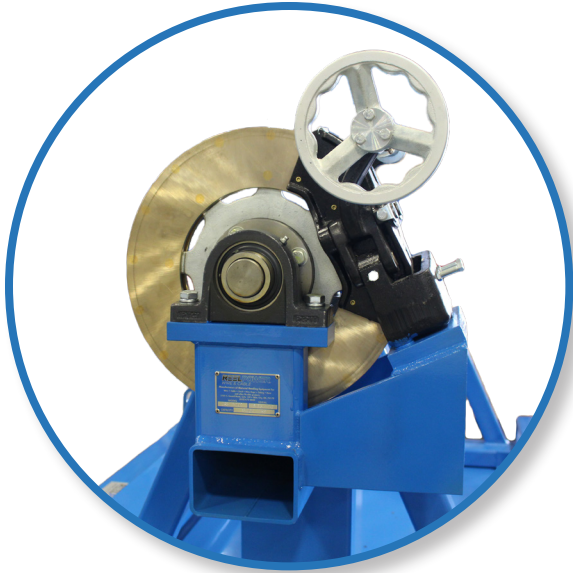

MCRS

Mounted Cable Reel Stands

- Custom rail car container platform with three (3) HDCRS
- Capacity for three reels, up to 72" diameter x 60" wide, 10,000 lbs. each
- Reel stands are bolted to platform and easily removable

MCRS

Mounted Cable Reel Stands

Heavy duty 16" bronze ventilated disc mechanical tension brake

AAR container lock corner castings

Lifting eyes standard

REELPOWER
WIRE & CABLE

5101 S. Council Road, Suite 100 • Okla. City, OK. 73179
405.672.000 • 405.672.7200 Fax
www.reelpowerwc.com