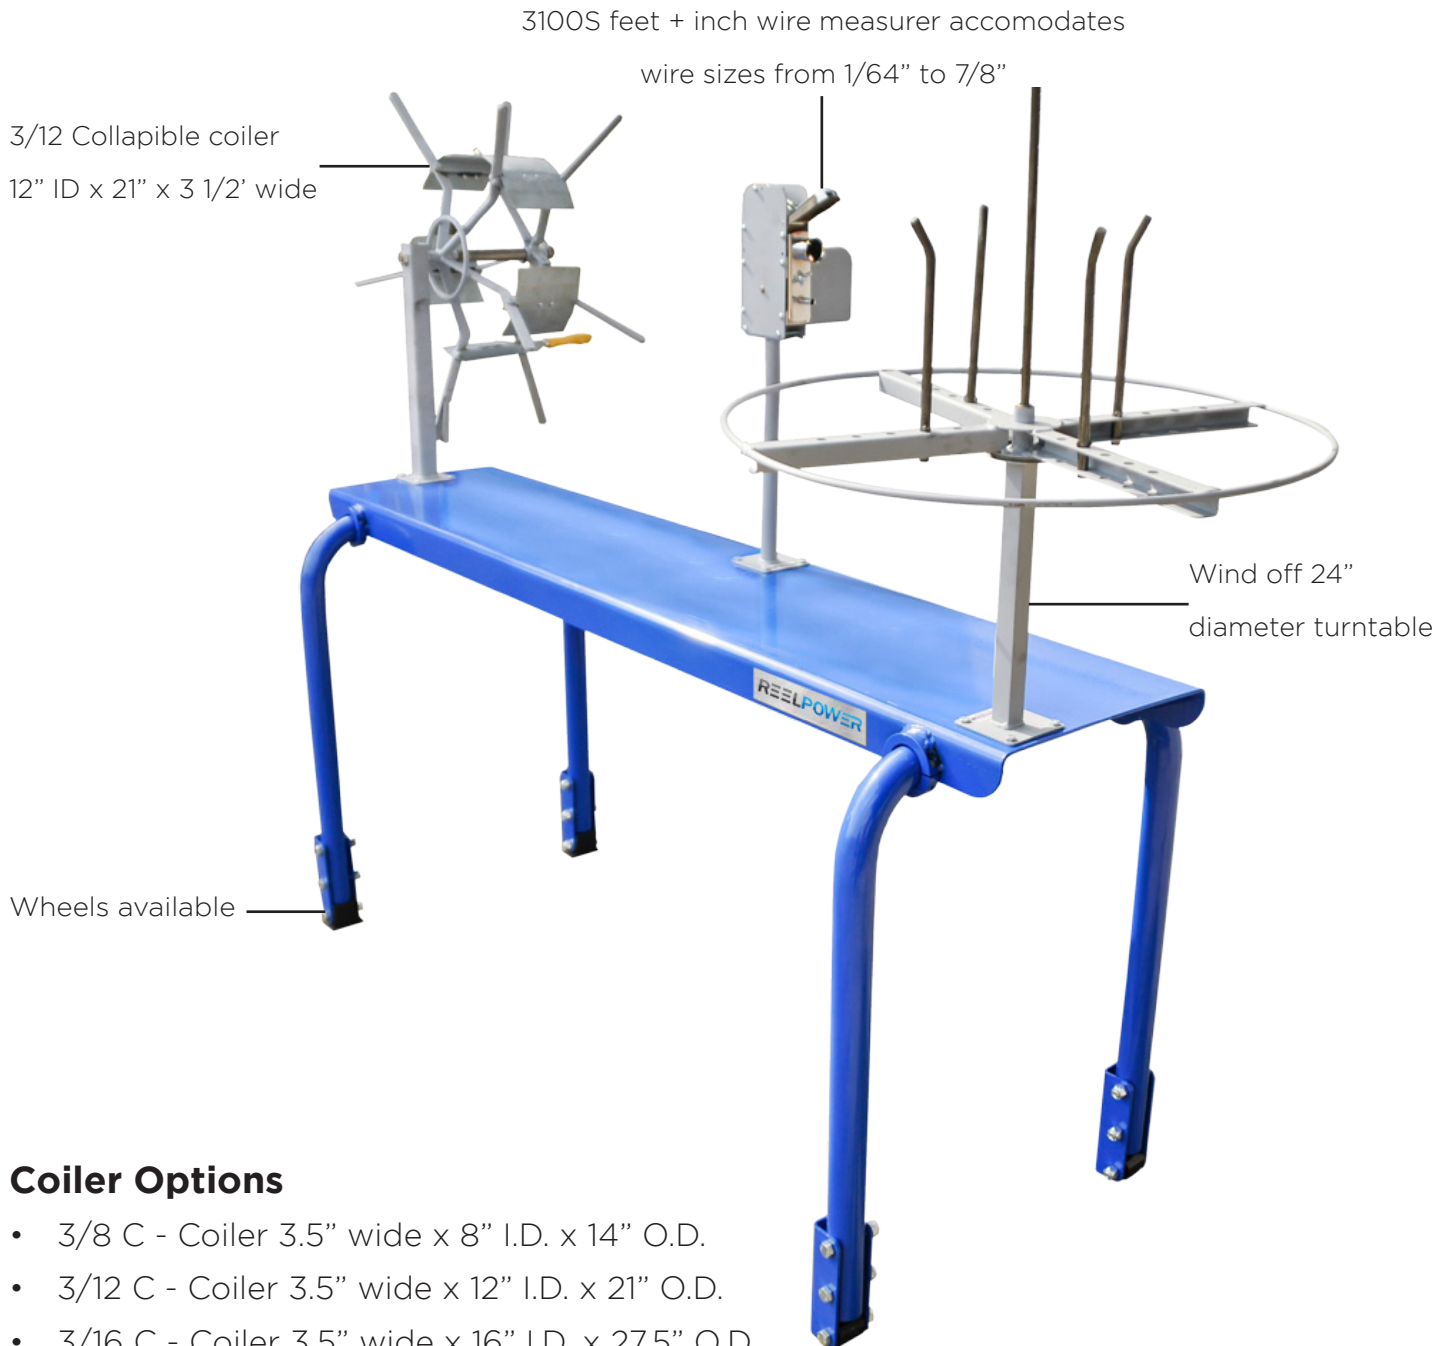

Heavy Duty Economy Coiler

Coiler Options

- 3/8 C - Coiler 3.5" wide x 8" I.D. x 14" O.D.
- 3/12 C - Coiler 3.5" wide x 12" I.D. x 21" O.D.
- 3/16 C - Coiler 3.5" wide x 16" I.D. x 27.5" O.D.

Wind Off Reel Stand Options

Sold with either 24" or 15" diameters, to be specified

*Heavy Duty
Economy Coiler*