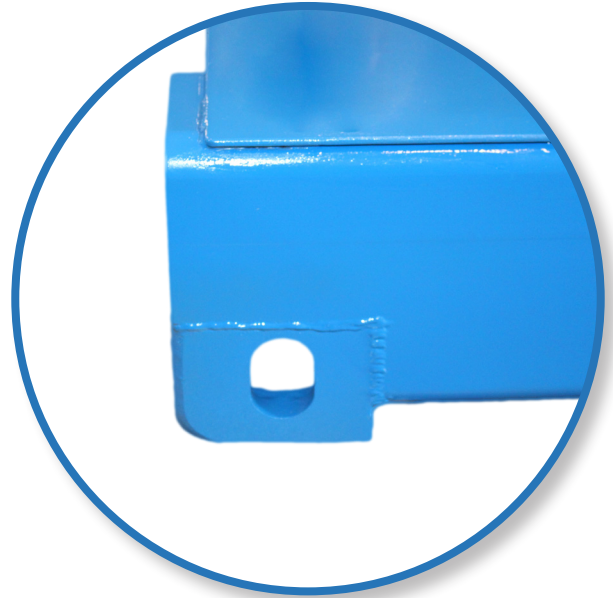

## Mounted Cable Reel Stands

- Custom rail car container platform with three (3) HDCRS
- Capacity for three reels, up to 72" diameter x 60" wide, 10,000 lbs. each
- Reel stands are bolted to platform and easily removable

## Mounted Cable Reel Stands

Heavy duty 16" bronze ventilated disc mechanical tension brake

AAR container lock corner castings

*Lifting eyes standard*