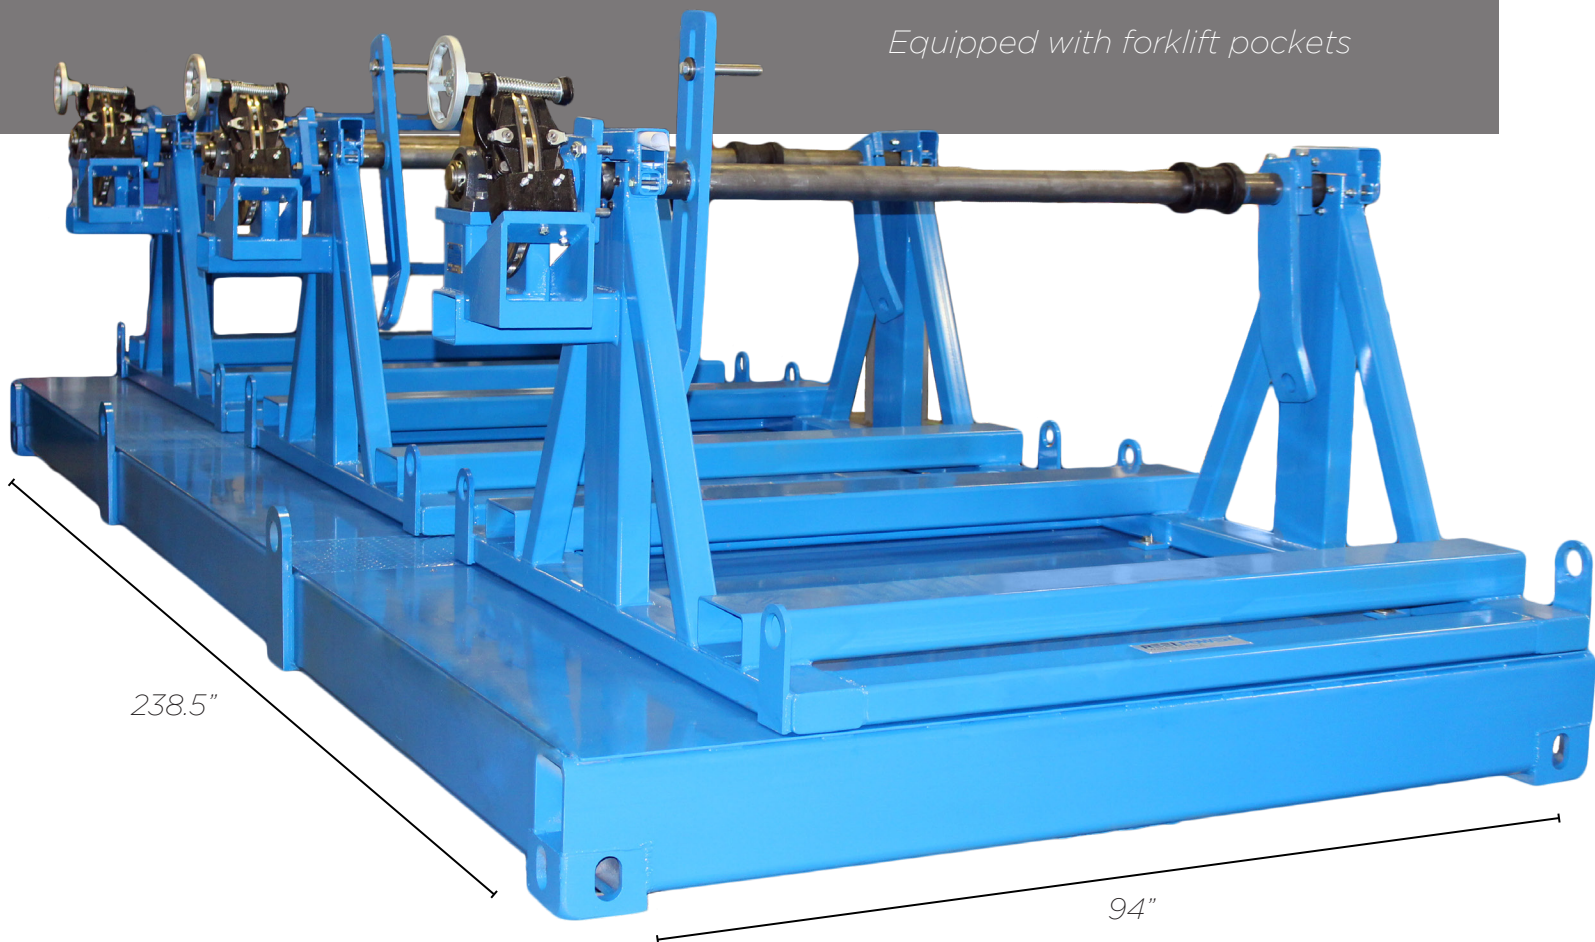

## Mounted Cable Reel Stands

- Custom rail car container platform with three (3) HDCRS
- Capacity for three reels, up to 72" diameter x 60" wide, 10,000 lbs. each
- Reel stands are bolted to platform and easily removable

## Mounted Cable Reel Stands

Heavy duty 16" bronze ventilated disc mechanical tension brake

AAR container lock corner castings

*Lifting eyes standard*