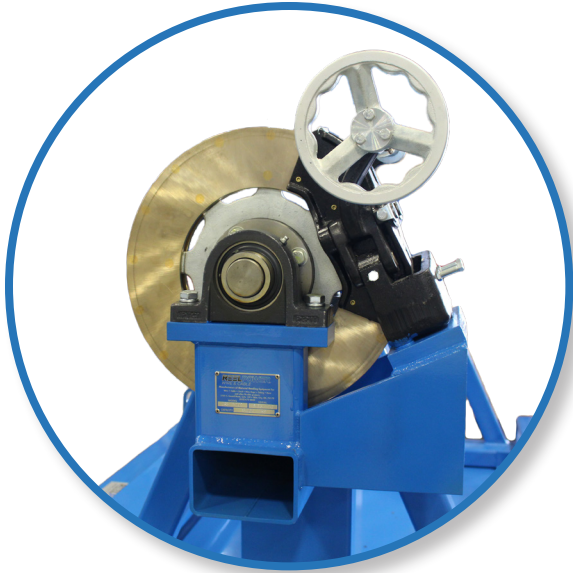

## Mounted Cable Reel Stands

- Custom rail car container platform with three (3) HDCRS
- Capacity for three reels, up to 72" diameter x 60" wide, 10,000 lbs. each
- Reel stands are bolted to platform and easily removable

## Mounted Cable Reel Stands

Heavy duty 16" bronze ventilated disc mechanical tension brake

AAR container lock corner castings

*Lifting eyes standard*