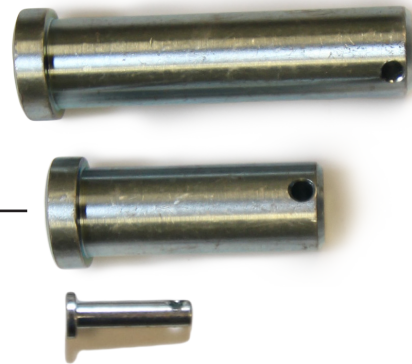

## Repair Kit for Reel Thing RT-10

### Part #13650-326 Includes:

Washers

Clevis Pins

Our repair kits can assist in extending the life of an RT by replacing the most commonly wearable items

Spring Pin

Cotter Pins

Spring & Lanyard