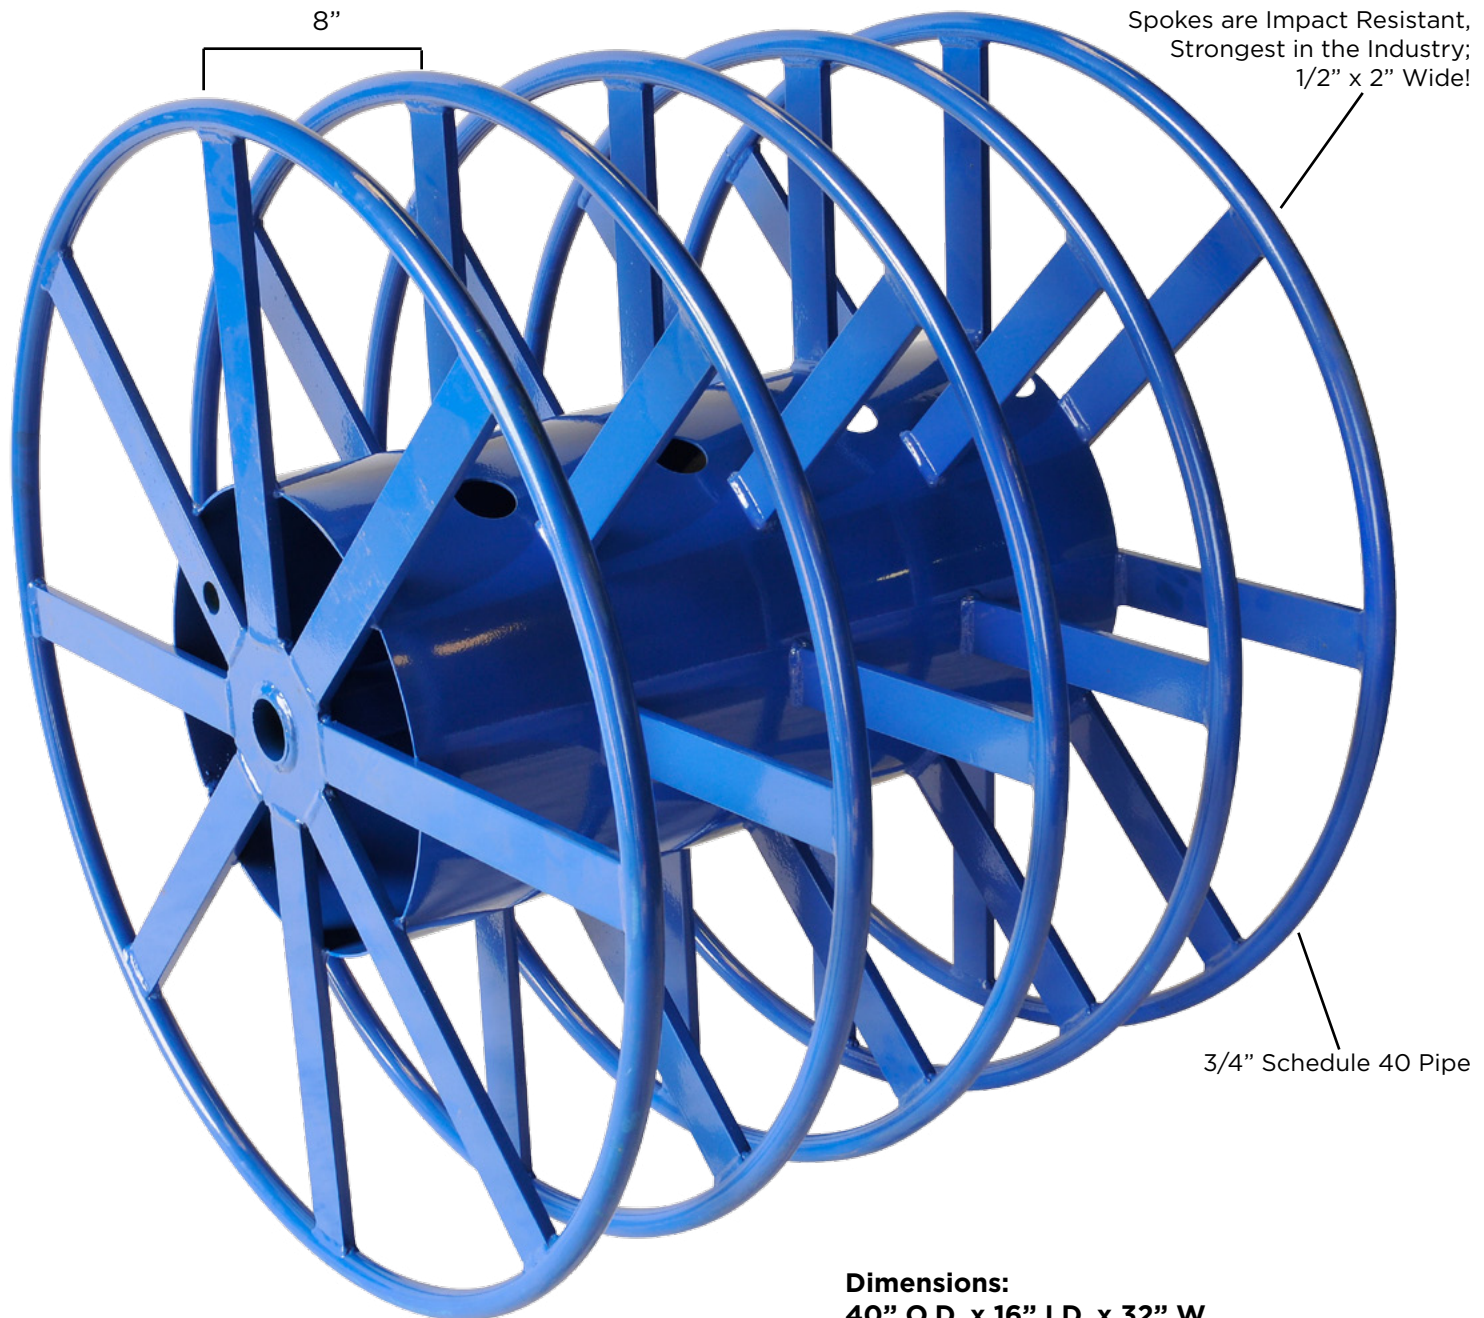

FOUR COMPARTMENT REEL

RPR-45, RPR-48-07

REEL **MATIC**®

The Leader in Reeling, Coiling & Processing Solutions

6408 S. Eastern Avenue | Oklahoma City, OK. 73149
405.672.0000 | 405.672.7200 Fax
www.reelomatic.com

CABLE REEL STAND COMBO

Forklift Pickup

The Reel-O-Matic Combo is constructed of all tubular welded steel. Our stands are complete with a 2" diameter solid steel shaft, cam roller bearings that allow for easy reel payout, shaft safety locks with locking pin and a maximum reel weight of 5,000 lbs. Load the reel(s) at your facility and deliver right to the job-site.

Popular Reel Configurations			
8x	RPR-15-14	Single Compartment Reel Measuring	40" OD x 16" ID x 4" W
4x	RPR-15	Single Compartment Reel Measuring	40" OD x 16" ID x 8" W
5x	RPR-15-01	Single Compartment Reel Measuring	40" OD x 16" ID x 6" W
1x	RPR-25	Two Compartment Reel Measuring	40" OD x 16" ID x 32" W
1x	RPR-35-002	Three Compartment Reel Measuring	40" OD x 16" ID x 24" W
1x	RPR-15	Single Compartment Reel Measuring	40" OD x 16" ID x 8" W
1x	RPR-45	Three Compartment Reel Measuring	40" OD x 16" ID x 32" W
1x	RPR-45-01	Four Compartment Reel Measuring	40" OD x 16" ID x 26" W
1x	RPR-15-01	Single Compartment Reel Measuring	40" OD x 16" ID x 6" W
1x	RPR-55	Five Compartment Reel Measuring	40" OD x 16" ID x 32" W
4x	RPR-15-06	Single Compartment Reel Measuring	48" OD x 16" ID x 8" W
5x	RPR-15-08	Single Compartment Reel Measuring	48" OD x 16" ID x 6" W
1x	RPR-35-004	Four Compartment Reel Measuring	48" OD x 16" ID x 24" W
1x	RPR-15-06	Single Compartment Reel Measuring	48" OD x 16" ID x 8" W
1x	RPR-35-007	Three Compartment Reel Measuring	48" OD x 16" ID x 32" W
1x	RPR-45-04	Four Compartment Reel Measuring	48" OD x 16" ID x 26" W
1x	RPR-15-08	Single Compartment Reel Measuring	48" OD x 16" ID x 6" W
1x	RPR-48-07	Four Compartment Reel Measuring	48" OD x 16" ID x 32" W
1x	RPR-55-06	Five Compartment Reel Measuring	48" OD x 16" ID x 32" W