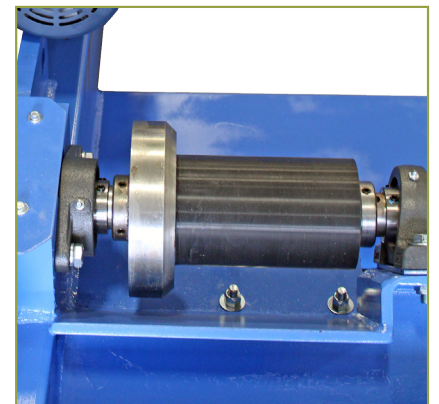

### **Standard Features**

- Forklift Base
- Variable Speed Drive

*Custom made as needed*

Powered Variable Speed Rim Drives

Container Tire Guide

Urethane Coated Reel Rollers