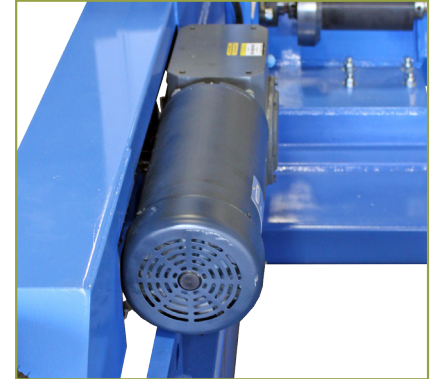

### **Standard Features**

- Forklift Base
- Variable Speed Drive

*Custom made as needed*

Powered Variable Speed Rim Drives

Container Tire Guide

Urethane Coated Reel Rollers