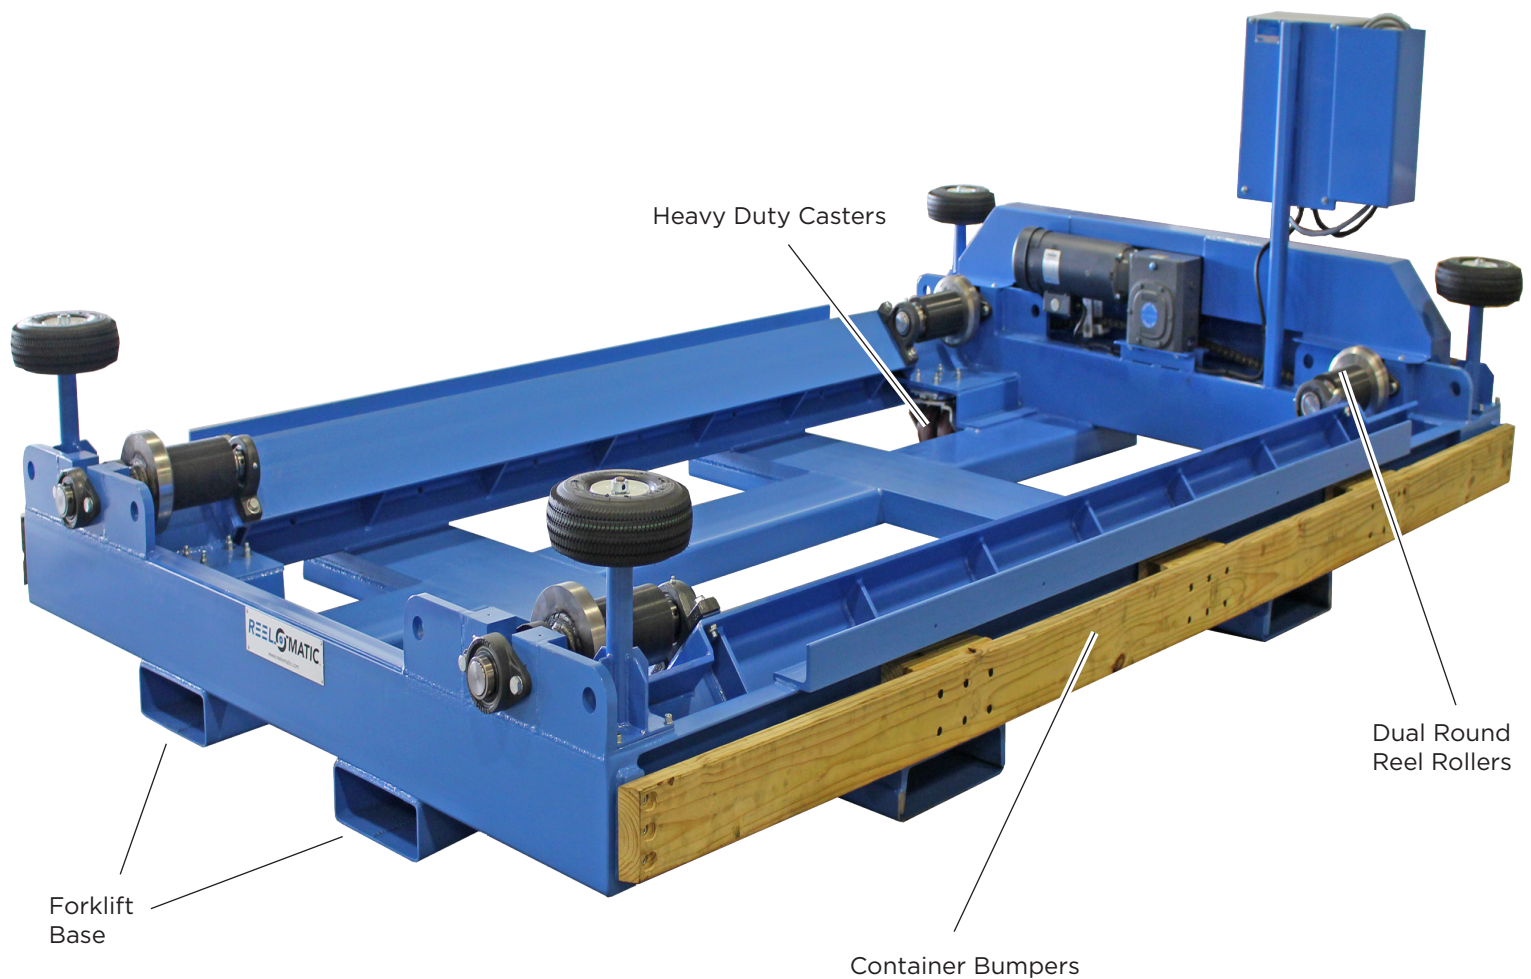

# HD POWERED REEL ROLLERS

## PRR Series

Model PRR13 13,000lb unique custom design to fit into shipping containers.  
Available for reel capacities to 20,000lb.

### **Standard Features**

- Forklift Base
- Variable Speed Drive

*Custom made as needed*

Powered Variable Speed Rim Drives

Container Tire Guide

Urethane Coated Reel Rollers